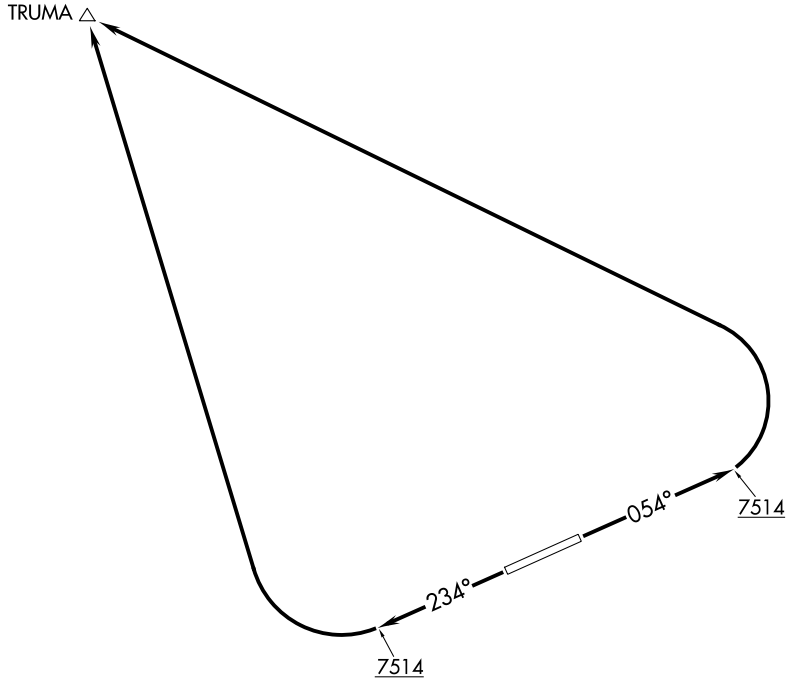

TRUMA ONE DEPARTURE (OBSTACLE) (RNAV)

RNAV 1 - GPS.

DENVER CENTER
132.1 254.35
AWOS-3PT
118.175
CTAF
122.8

NW-1, 16 APR 2026 to 14 MAY 2026

NW-1, 16 APR 2026 to 14 MAY 2026

TAKEOFF MINIMUMS

Rwys 5, 23: Standard.

NOTE: Chart not to scale.

(NOTES CONTINUED ON FOLLOWING PAGE)

DEPARTURE ROUTE DESCRIPTION

TAKEOFF RUNWAY 5: Climb on heading 054° to 7514, then climbing left turn direct TRUMA, thence. . .

TAKEOFF RUNWAY 23: Climb on heading 234° to 7514, then climbing right turn direct TRUMA, thence. . .

. . . .Expect filed altitude 10 minutes after departure.