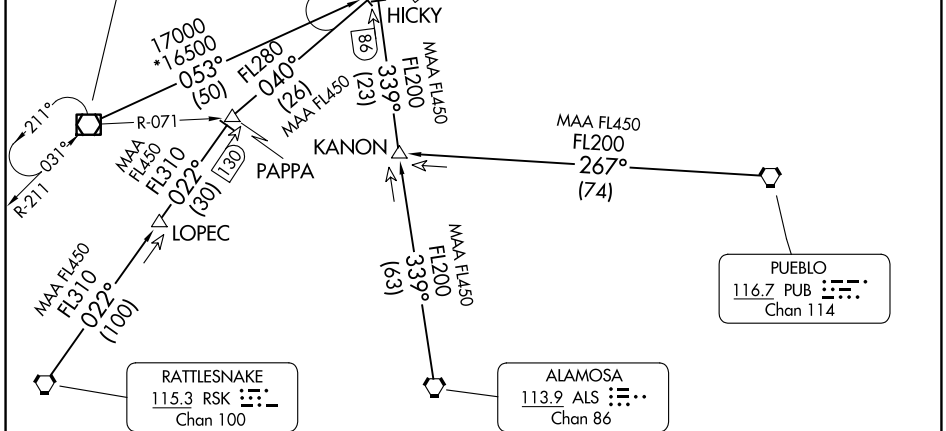

GILL
 114.2 GLL
 Chan 89

NORTHERN
 COLORADO
 RGNL

GREELEY-
 WELD COUNTY

DENVER
 117.9 DEN
 Chan 126

ROCKY
 MOUNTAIN
 METRO

DENVER
 INTL
 COLORADO
 AIR AND
 SPACE
 PORT

JEFFCO
 115.4 BJC
 Chan 101

BUCKLEY
 SPACE FORCE
 BASE

CENTENNIAL

RED TABLE
 113.0 DBL
 Chan 77

**LARKS
 TURBOJET VERTICAL NAVIGATION
 PLANNING INFORMATION**

Expect 17000 250K
 or as assigned by ATC.

PAYDD

FALCON
 116.3 FGF
 Chan 110

HUUGE

TERRO

MURFE

BLACK FOREST
 112.5 BRK
 Chan 72

BLUE MESA
 114.9 HBU
 Chan 96

SW-1, 16 APR 2026 to 14 MAY 2026

SW-1, 16 APR 2026 to 14 MAY 2026

NOTE: Adjacent STAR is POWDR ARRIVAL.

NOTE: RADAR required.

NOTE: Chart not to scale.

(CONTINUED ON FOLLOWING PAGE)

LARKS THREE ARRIVAL

DENVER, COLORADO