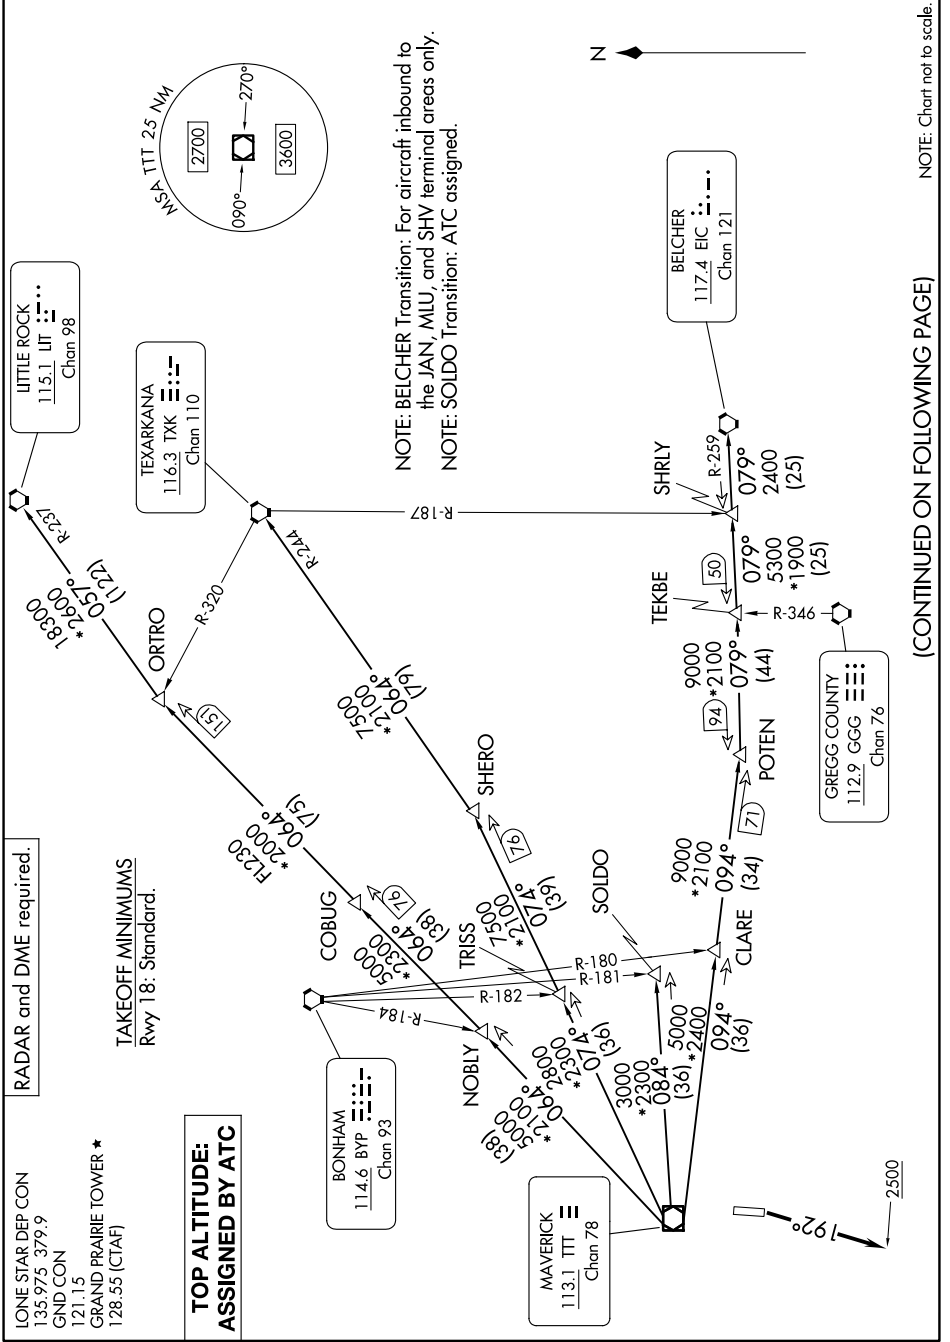

DALLAS FOUR DEPARTURE

GRAND PRAIRIE, TEXAS

SC-2, 16 APR 2026 to 14 MAY 2026

NOTE: Chart not to scale

(CONTINUED ON FOLLOWING PAGE)

SC-2, 16 APR 2026 to 14 MAY 2026

DALLAS FOUR DEPARTURE

GRAND PRAIRIE, TEXAS