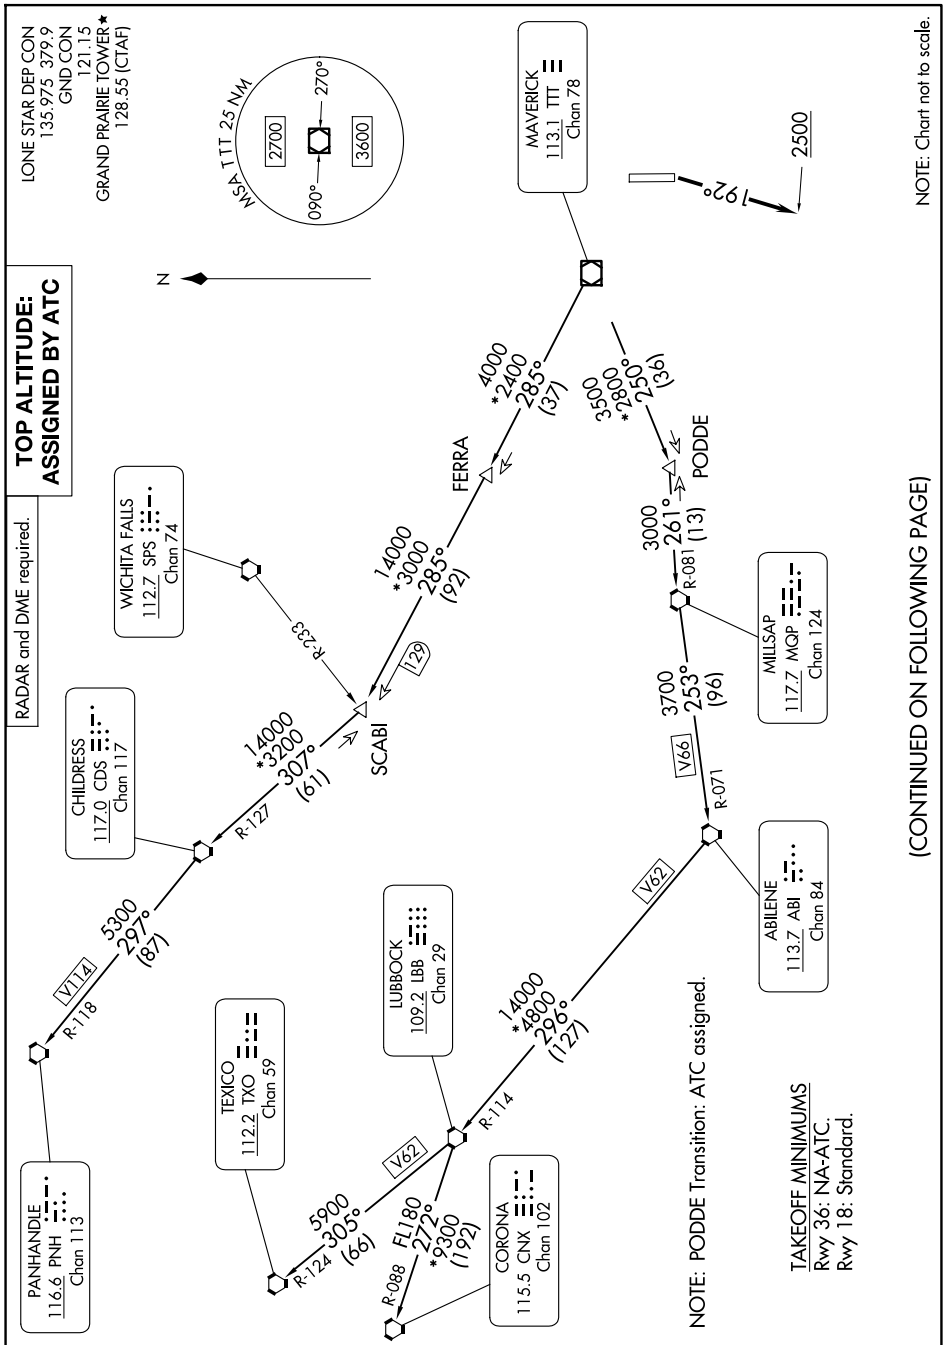

# WORTH ONE DEPARTURE

GRAND PRAIRIE, TEXAS

SC-2, 16 APR 2026 to 14 MAY 2026

# WORTH ONE DEPARTURE

(CONTINUED ON FOLLOWING PAGE)

SC-2, 16 APR 2026 to 14 MAY 2026