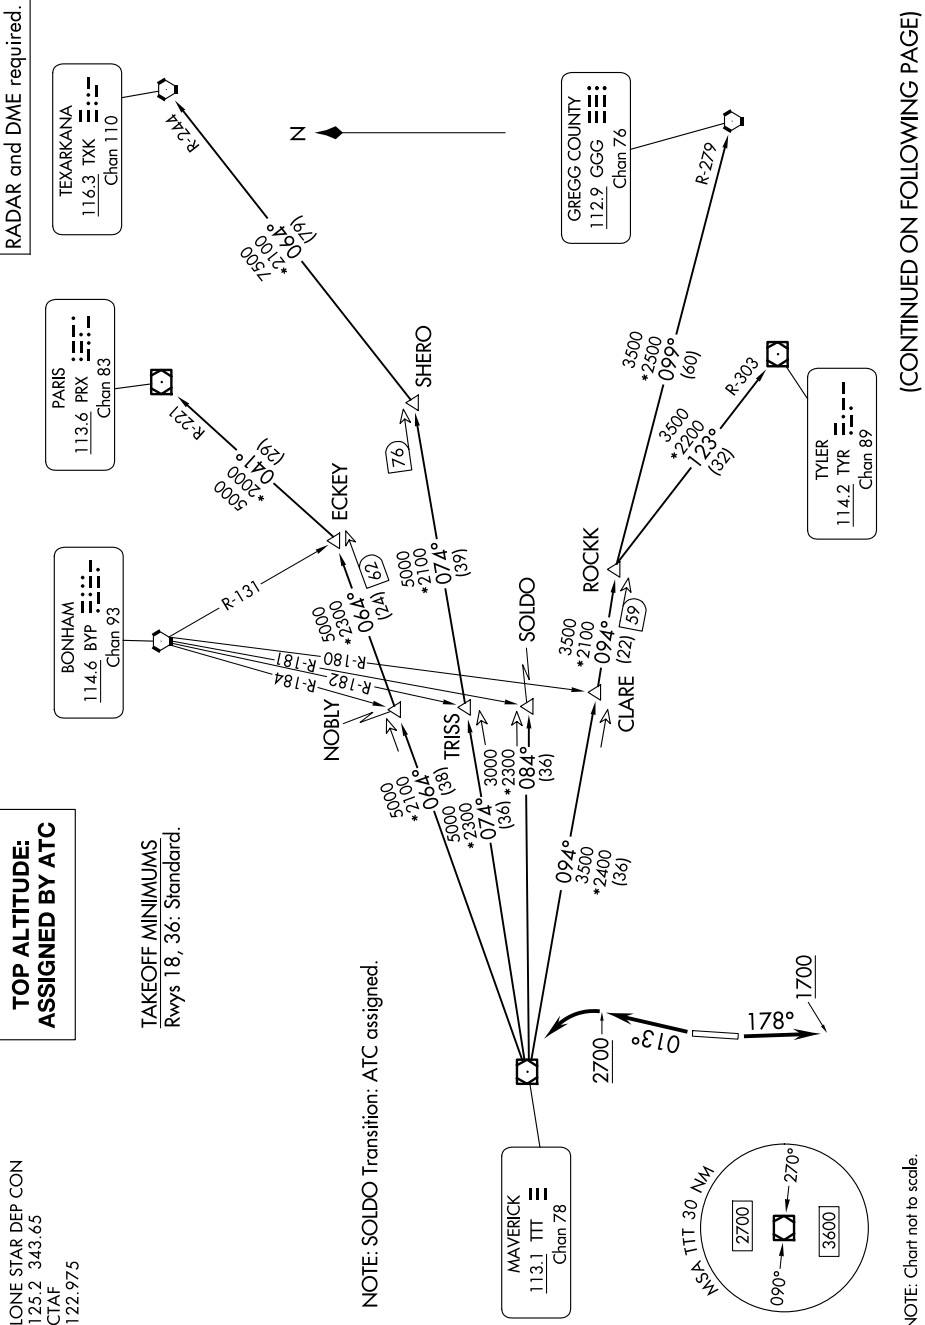

GARLAND SIX DEPARTURE

SC-2, 16 APR 2026 to 14 MAY 2026

**TOP ALTITUDE:
ASSIGNED BY ATC**

LONE STAR DEP CON
125.2 343.65
CTAF
122.975

RADAR and DME required.

TEXARKANA
116.3 TKX
Chan 110

PARIS
113.6 PRX
Chan 83

BONHAM
114.6 BYP
Chan 93

GREGG COUNTY
112.9 GGG
Chan 76

TYLER
114.2 TYR
Chan 89

TAKEOFF MINIMUMS
Rwys 18, 36: Standard.

NOTE: SOLDO Transition: ATC assigned.

(CONTINUED ON FOLLOWING PAGE)

SC-2, 16 APR 2026 to 14 MAY 2026

NOTE: Chart not to scale.