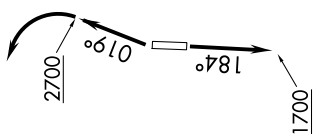

KUSSO TWO DEPARTURE (RNAV)

MIDLOTHIAN/WAXAHACHIE, TEXAS

SC-2, 16 APR 2026 to 14 MAY 2026

RNAV 1 - DME/DME/IRU or GPS.
RADAR required.

LONE STAR DEP CON
125.2 343.65
CTAF
122.975

TAKEOFF MINIMUMS
Rwys 18, 36: Standard.

NOTE: Chart not to scale.

NOTE: BDDAY Transition: ATC assigned only.
MRSSH Transition: For aircraft inbound to Shreveport, Jackson and Monroe terminal area airports only.

(CONTINUED ON FOLLOWING PAGE)

SC-2, 16 APR 2026 to 14 MAY 2026