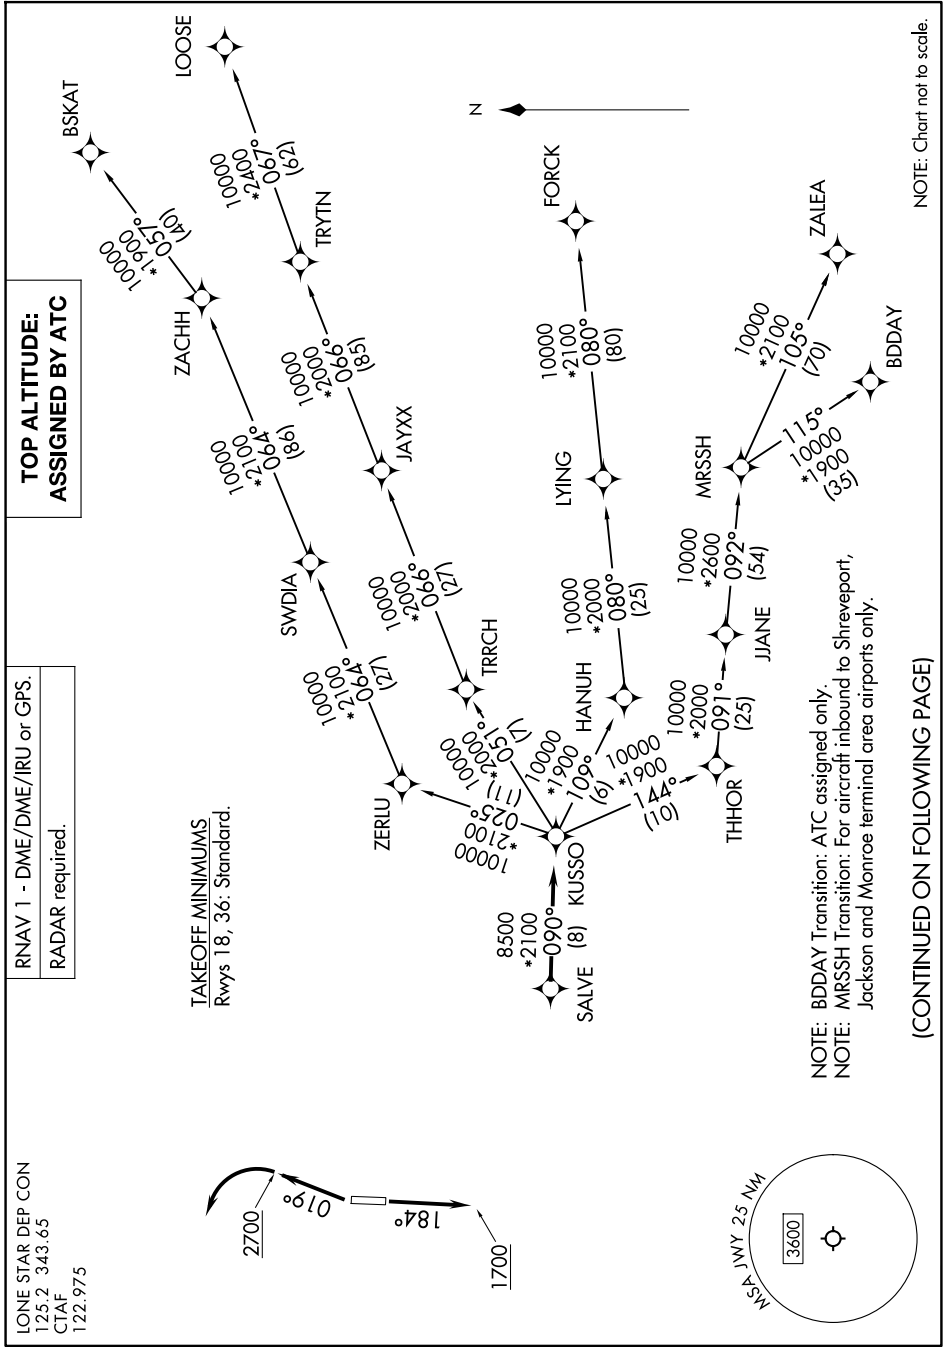

KUSSO TWO DEPARTURE (RNAV)

MIDLOTHIAN/WAXAHACHIE, TEXAS

SC-2, 16 APR 2026 to 14 MAY 2026

RNAV 1 - DME/DME/IRU or GPS.
RADAR required.

LONE STAR DEP CON
125.2 343.65
CTAF
122.975

TAKEOFF MINIMUMS
Rwys 18, 36: Standard.

NOTE: Chart not to scale.

NOTE: BDDAY Transition: ATC assigned only.
MRSSH Transition: For aircraft inbound to Shreveport, Jackson and Monroe terminal area airports only.

(CONTINUED ON FOLLOWING PAGE)

SC-2, 16 APR 2026 to 14 MAY 2026

KUSSO TWO DEPARTURE (RNAV)