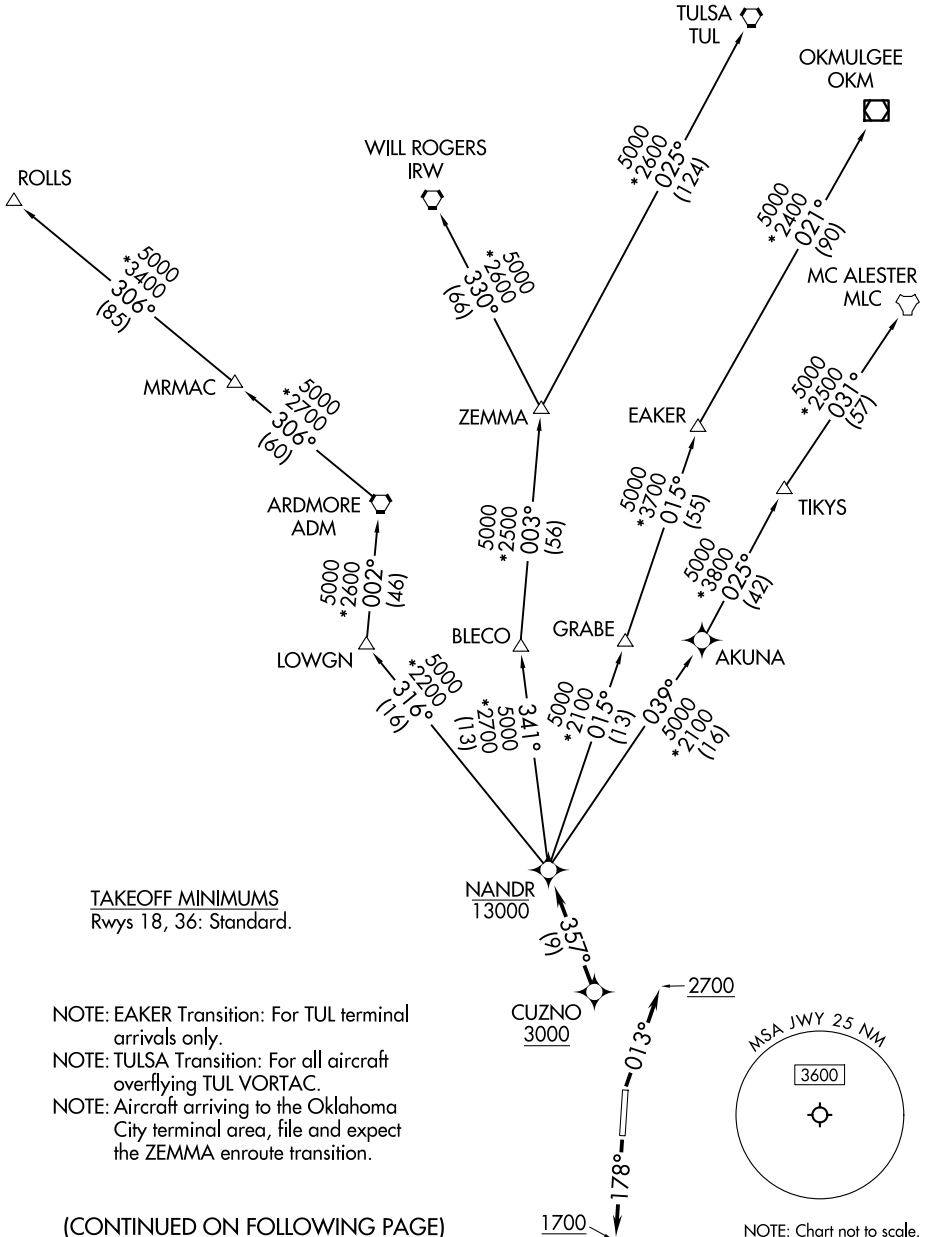

NANDR THREE DEPARTURE (RNAV)

MIDLOTHIAN/WAXAHACHIE, TEXAS

LONE STAR DEP CON
125.2 343.65

RNAV 1 - DME/DME/IRU or GPS.

RADAR required.

**TOP ALTITUDE:
ASSIGNED BY ATC**

SC-2, 16 APR 2026 to 14 MAY 2026

SC-2, 16 APR 2026 to 14 MAY 2026