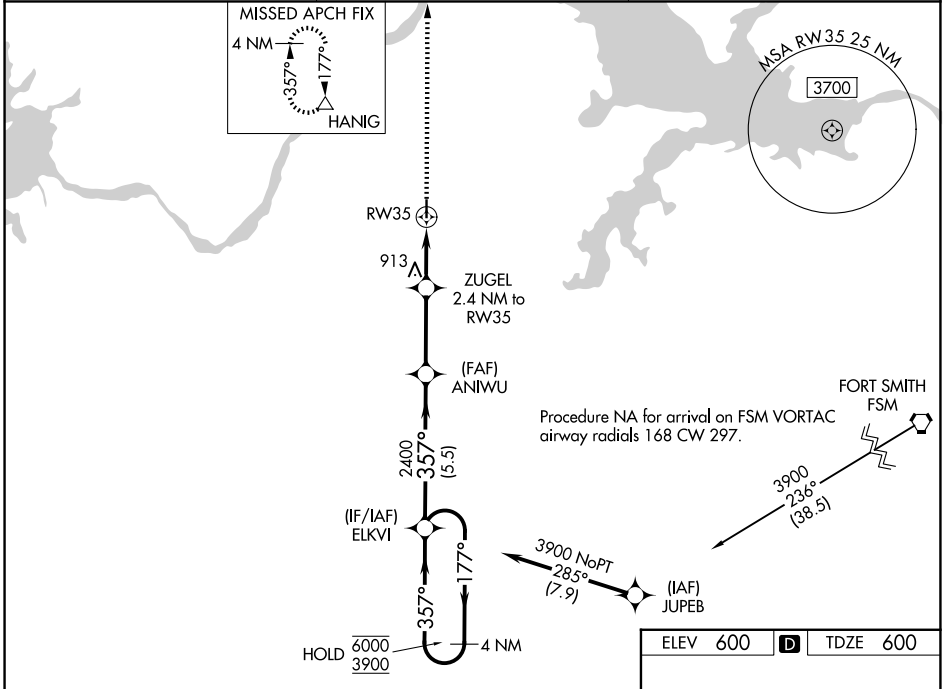

WAAS CH 82522 W35A	APP CRS 357°	Rwy Ldg TDZE Apt Elev	4296 600 600
--	------------------------	-----------------------------	---

RNAV (GPS) RWY 35

STIGLER RGNL (GZL)

RNP APCH.

⚠ Circling Rwy 17 NA at night. Rwy 35 helicopter visibility reduction below 3/4 SM NA. For uncompensated Baro-VNAV systems, LNAV/VNAV NA below -16°C or above 54°C.

MISSED APPROACH: Climb to 3900 direct HANIG and hold.

AWOS-3PT
118.575

FORT WORTH CENTER
132.2 338.35

CTAF
122.9

CATEGORY	A	B	C	D
LPV DA	850-1	250 (300-1)		NA
LNAV/VNAV DA	867-1	267 (300-1)		NA
LNAV MDA	1180-1	580 (600-1)		NA
CIRCLING	1180-1	580 (600-1)		NA