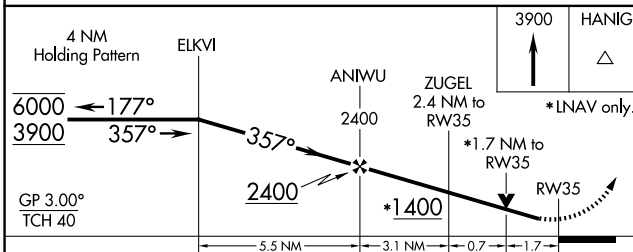

WAAS CH 82522 W35A	APP CRS 357°	Rwy Ldg TDZE Apt Elev	4296 600 600
--	------------------------	-----------------------------	---

RNAV (GPS) RWY 35

STIGLER RGNL (GZL)

RNP APCH.

⚠ Circling Rwy 17 NA at night. Rwy 35 helicopter visibility reduction below 3/4 SM NA. For uncompensated Baro-VNAV systems, LNAV/VNAV NA below -16°C or above 54°C.

MISSED APPROACH: Climb to 3900 direct HANIG and hold.

AWOS-3PT
118.575

FORT WORTH CENTER
132.2 338.35

CTAF
122.9

CATEGORY	A	B	C	D
LPV DA	850-1	250 (300-1)		NA
LNAV/VNAV DA	867-1	267 (300-1)		NA
LNAV MDA	1180-1	580 (600-1)		NA
CIRCLING	1180-1	580 (600-1)		NA