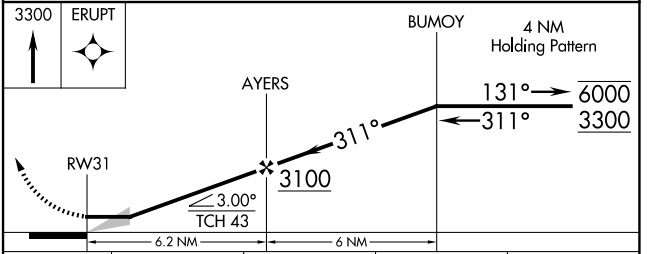

ELEV 1104	TDZE 1103