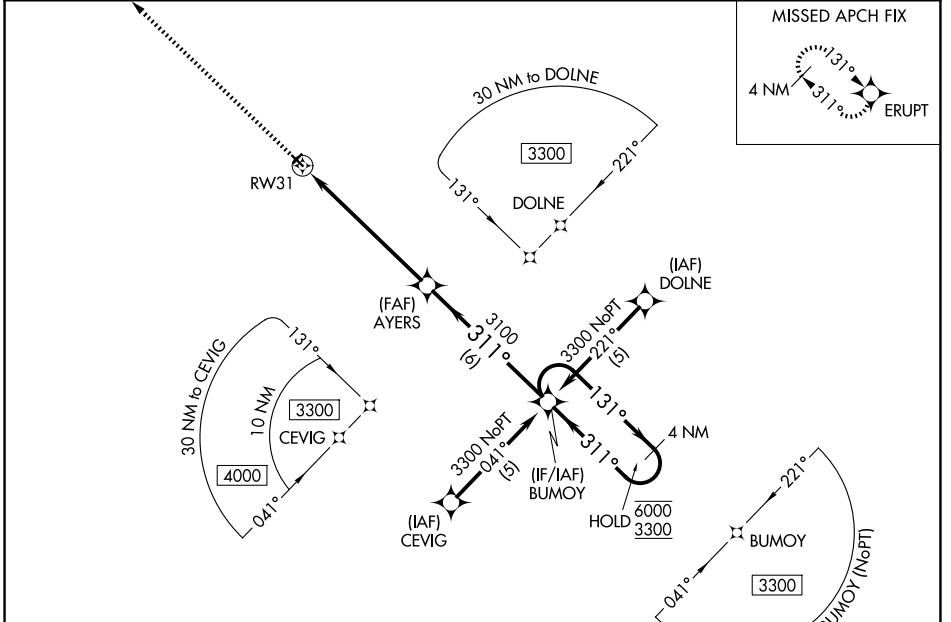

WAAS CH 45947 W31A	APP CRS 311°	Rwy Ldg TDZE Apt Elev	3100 1103 1104
--	------------------------	-----------------------------	---

RNAV (GPS) RWY 31

PARK RIVER - W C SKJERVEN FLD (Y37)

RNP APCH - GPS.	MISSED APPROACH: Climb to 3300 direct ERUPT and hold.

GAF AWOS-3 118.625	GRAND FORKS APP CON★ 118.1 318.1	UNICOM 122.8 (CTAF) 0
------------------------------	--	---------------------------------

ELEV 1104	TDZE 1103
-----------	-----------

CATEGORY	A	B	C	D
LP MDA	1580-1	477 (500-1)		NA
LNAV MDA	1600-1	497 (500-1)		NA
CIRCLING	1680-1 576 (600-1)	1860-1 756 (800-1)		NA

NC-1, 16 APR 2026 to 14 MAY 2026

NC-1, 16 APR 2026 to 14 MAY 2026