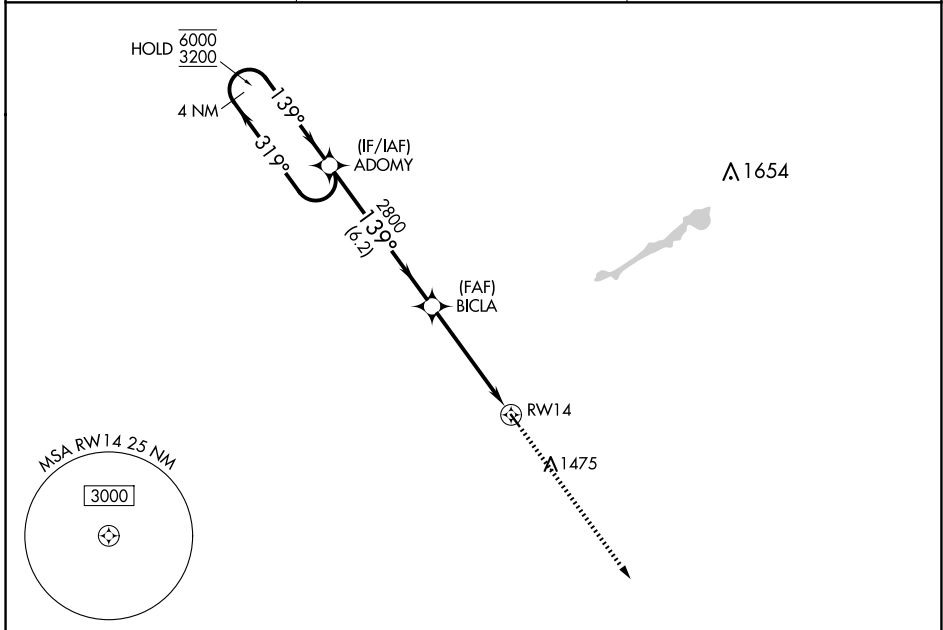

APP CRS <b>139°</b>	Rwy Idg <b>3000</b>
	TDZE <b>1137</b>
	Apt Elev <b>1137</b>

# RNAV (GPS) RWY 14

FERTILE MUNI (D14)

RNP APCH - GPS.	MISSED APPROACH: Climb to 3200 direct CALTU and hold.
 Use Mahanometer altimeter setting.	

3N8 AWOS-3PT <b>121.125</b>	GRAND FORKS APP CON* <b>118.1 318.1</b>	UNICOM <b>122.8 (CTAF) 0</b>
--------------------------------	--	---------------------------------

ELEV 1137	TDZE 1137
-----------	-----------

CATEGORY	A	B	C	D
LNAV MDA	1600-1	463 (500-1)	NA	
CIRCLING	1660-1 523 (600-1)	1760-1 623 (700-1)	NA	

NC-1, 16 APR 2026 to 14 MAY 2026

NC-1, 16 APR 2026 to 14 MAY 2026