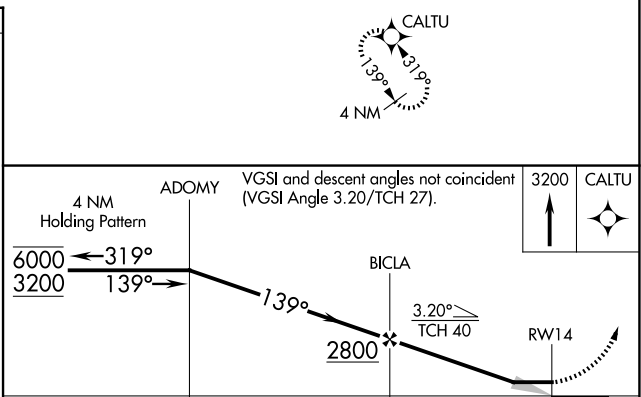

CATEGORY	A	B	C	D
LNAV MDA	1600-1	463 (500-1)	NA	
CIRCLING	1660-1 523 (600-1)	1760-1 623 (700-1)	NA	

NC-1, 16 APR 2026 to 14 MAY 2026

NC-1, 16 APR 2026 to 14 MAY 2026