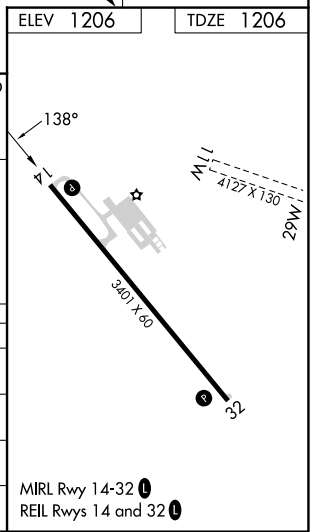

CATEGORY	A	B	C	D
LPV DA	1456-1	250 (300-1)		NA
LNAV/VNAV DA	1557-1	351 (400-1)		NA
LNAV MDA	1600-1	394 (400-1)		NA
CIRCLING	1600-1 394 (400-1)	1680-1 474 (500-1)		NA

NC-1, 16 APR 2026 to 14 MAY 2026

NC-1, 16 APR 2026 to 14 MAY 2026