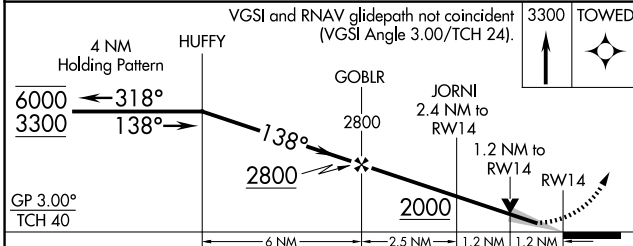

WAAS CH 49231 W14A	APP CRS 138°	Rwy Ldg TDZE Apt Elev	3401 1206 1206
--	------------------------	-----------------------------	---

RNAV (GPS) RWY 14

ELBOW LAKE MUNI/PRIDE OF THE PRAIRIE (Y63)

RNP APCH - GPS.

⚠ Circling NA northeast of Rwy 14-32. For uncompensated Baro-VNAV systems, LNAV/VNAV NA below -17°C or above 54°C. Circling NA to Rwy 11W and 29W. Baro-VNAV and VDP NA when using FFM altimeter setting. When local altimeter setting not received, use FFM altimeter setting and increase LPV DA to 1506 feet; increase LNAV/VNAV DA to 1607 feet and all visibilities 1/2 SM; increase all MDAs 60 feet.

MISSED APPROACH: Climb to 3300 direct TOWED and hold.

AWOS-3 118.075	MINNEAPOLIS CENTER 126.1 269.2	CTAF 122.9
--------------------------	--	----------------------

ELEV 1206	TDZE 1206
-----------	-----------