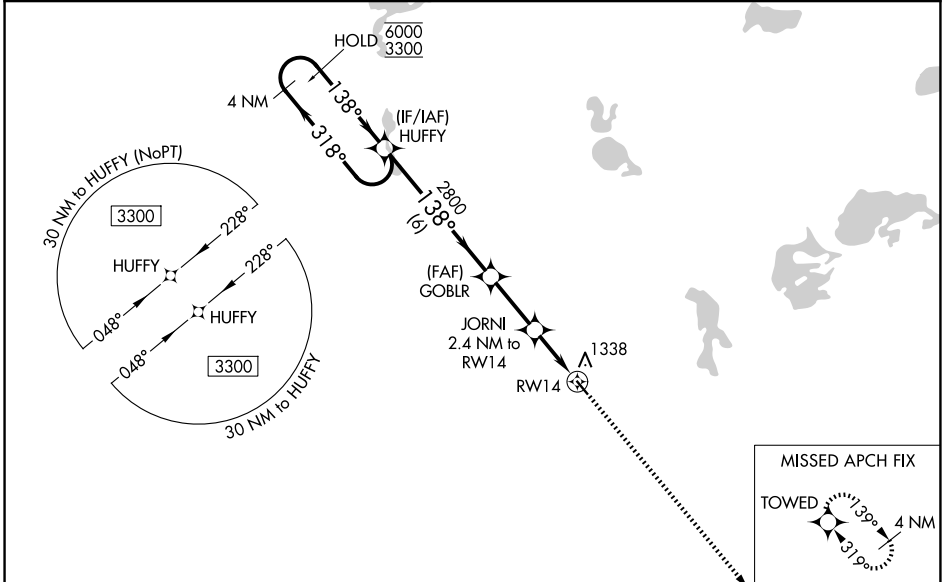

WAAS CH 49231 W14A	APP CRS 138°	Rwy Ldg TDZE Apt Elev	3401 1206 1206
--	------------------------	-----------------------------	---

RNAV (GPS) RWY 14

ELBOW LAKE MUNI/PRIDE OF THE PRAIRIE (Y63)

RNP APCH - GPS.

⚠ Circling NA northeast of Rwy 14-32. For uncompensated Baro-VNAV systems, LNAV/VNAV NA below -17°C or above 54°C. Circling NA to Rwy 11W and 29W. Baro-VNAV and VDP NA when using FFM altimeter setting. When local altimeter setting not received, use FFM altimeter setting and increase LPV DA to 1506 feet; increase LNAV/VNAV DA to 1607 feet and all visibilities 1/2 SM; increase all MDAs 60 feet.

MISSED APPROACH: Climb to 3300 direct TOWED and hold.

AWOS-3 118.075	MINNEAPOLIS CENTER 126.1 269.2	CTAF 122.9
--------------------------	--	----------------------

ELEV 1206	TDZE 1206
-----------	-----------

CATEGORY	A	B	C	D
LPV DA	1456-1	250 (300-1)		NA
LNAV/VNAV DA	1557-1	351 (400-1)		NA
LNAV MDA	1600-1	394 (400-1)		NA
CIRCLING	1600-1 394 (400-1)	1680-1 474 (500-1)		NA

NC-1, 16 APR 2026 to 14 MAY 2026

NC-1, 16 APR 2026 to 14 MAY 2026