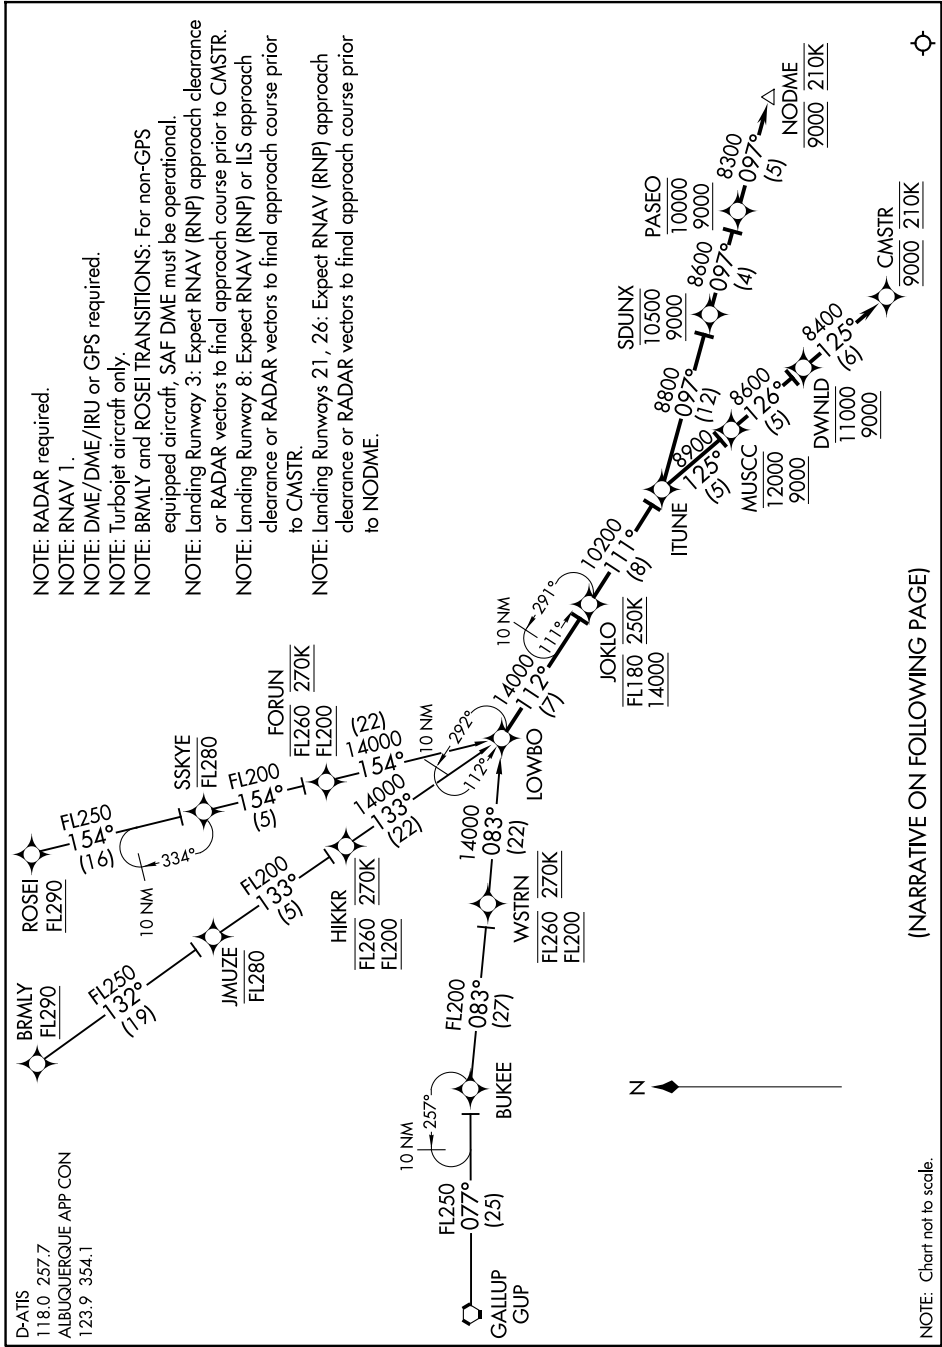

LOWBO THREE ARRIVAL (RNAV)

AL-12 (FAA)

ALBUQUERQUE INTL SUNPORT (ABQ)
ALBUQUERQUE, NEW MEXICO

SW-1, 14 MAY 2026 to 11 JUN 2026

(NARRATIVE ON FOLLOWING PAGE)

SW-1, 14 MAY 2026 to 11 JUN 2026

NOTE: Chart not to scale.