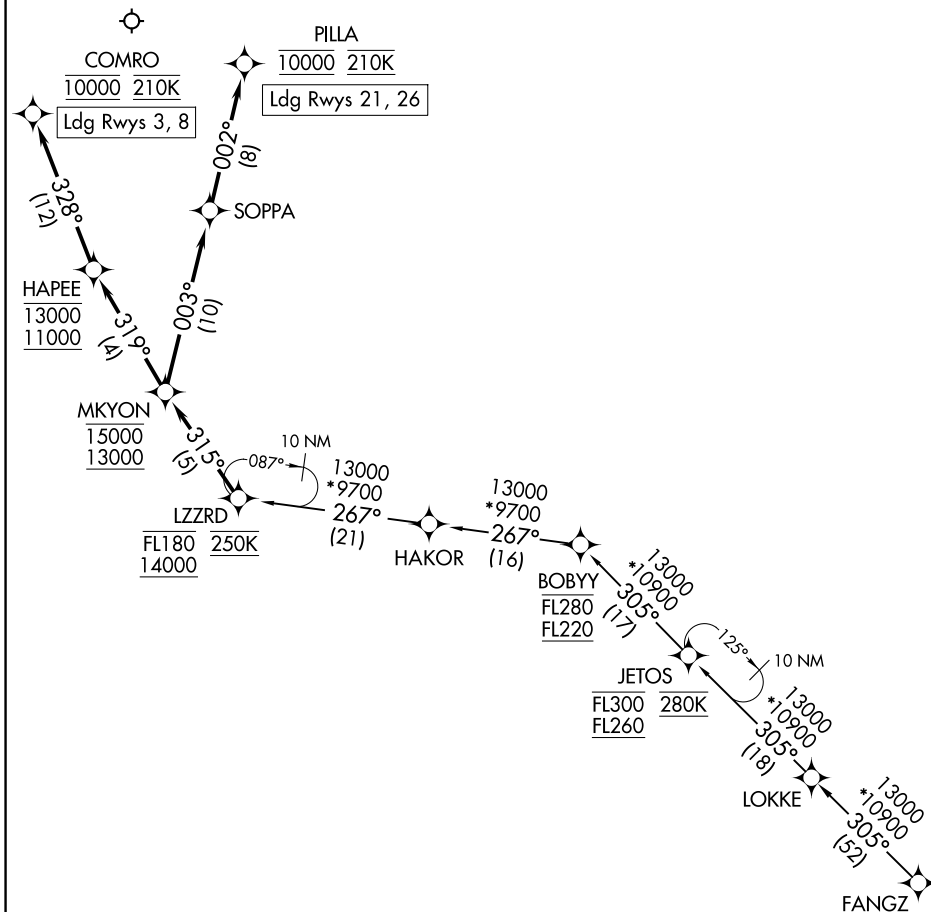

(LZZRD.LZZRD4) 21336

LZZRD FOUR ARRIVAL (RNAV)

AL-12 (FAA)

ALBUQUERQUE INTL SUNPORT (ABQ)

ALBUQUERQUE, NEW MEXICO

RNAV 1 - DME/DME/IRU or GPS
RADAR required.

ALBUQUERQUE APP CON
123.9 354.1
D-ATIS
118.0 257.7

SW-1, 14 MAY 2026 to 11 JUN 2026

SW-1, 14 MAY 2026 to 11 JUN 2026

CAUTION: Glider activity sunrise to sunset; 30 to 50 miles east of KABQ; 17500 feet MSL and below.

NOTE: Turbojet aircraft only.

NOTE: BOBYY transition: ATC assigned only.

NOTE: Landing Rwy 3, 8: expect RADAR vectors to final approach course prior to COMRO.

NOTE: Landing Rwy 21, 26: expect RADAR vectors to final approach course prior to PILLA.

(NARRATIVE ON FOLLOWING PAGE)

NOTE: Chart not to scale.

LZZRD FOUR ARRIVAL (RNAV)

(LZZRD.LZZRD4) 02DEC21

ALBUQUERQUE, NEW MEXICO
ALBUQUERQUE INTL SUNPORT (ABQ)