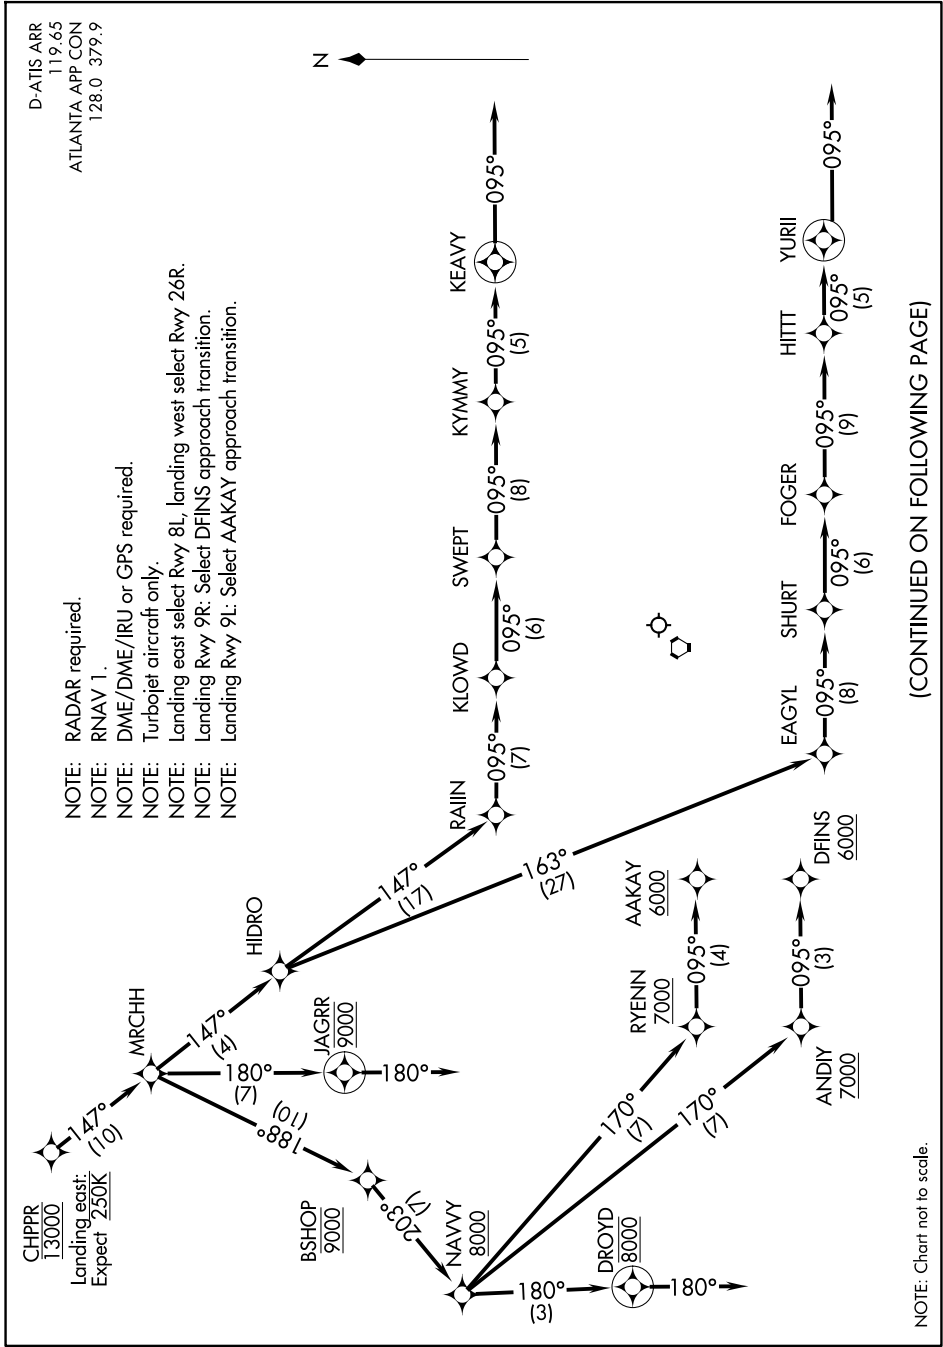

CHPPR ONE ARRIVAL (RNAV) Arrival Routes

SE-4, 14 MAY 2026 to 11 JUN 2026

(CONTINUED ON FOLLOWING PAGE)

SE-4, 14 MAY 2026 to 11 JUN 2026

CHPPR ONE ARRIVAL (RNAV) Arrival Routes