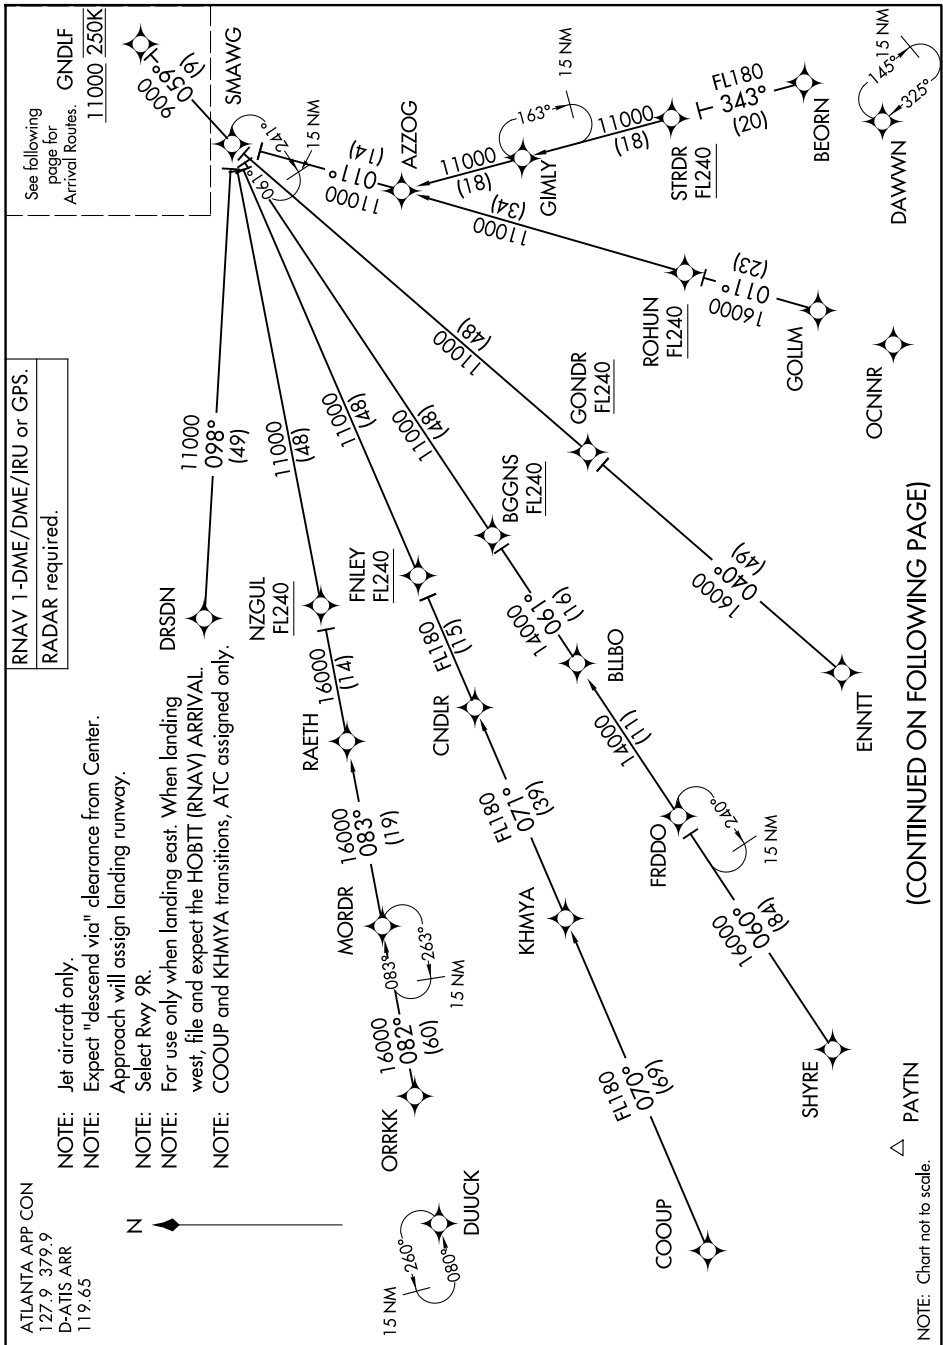

GNDLF THREE ARRIVAL (RNAV) Transition Routes

SE-4, 14 MAY 2026 to 11 JUN 2026

ATLANTA APP CON  
127.9 379.9  
D-ATIS ARR  
119.65

- NOTE: Jet aircraft only.
- NOTE: Expect "descend via" clearance from Center. Approach will assign landing runway.
- NOTE: Select Rwy 9R.
- NOTE: For use only when landing east. When landing west, file and expect the HOBITT (RNAV) ARRIVAL.
- NOTE: COOUP and KHMYA transitions, ATC assigned only.

△ PAYTN  
NOTE: Chart not to scale.

(CONTINUED ON FOLLOWING PAGE)

SE-4, 14 MAY 2026 to 11 JUN 2026

GNDLF THREE ARRIVAL (RNAV) Transition Routes