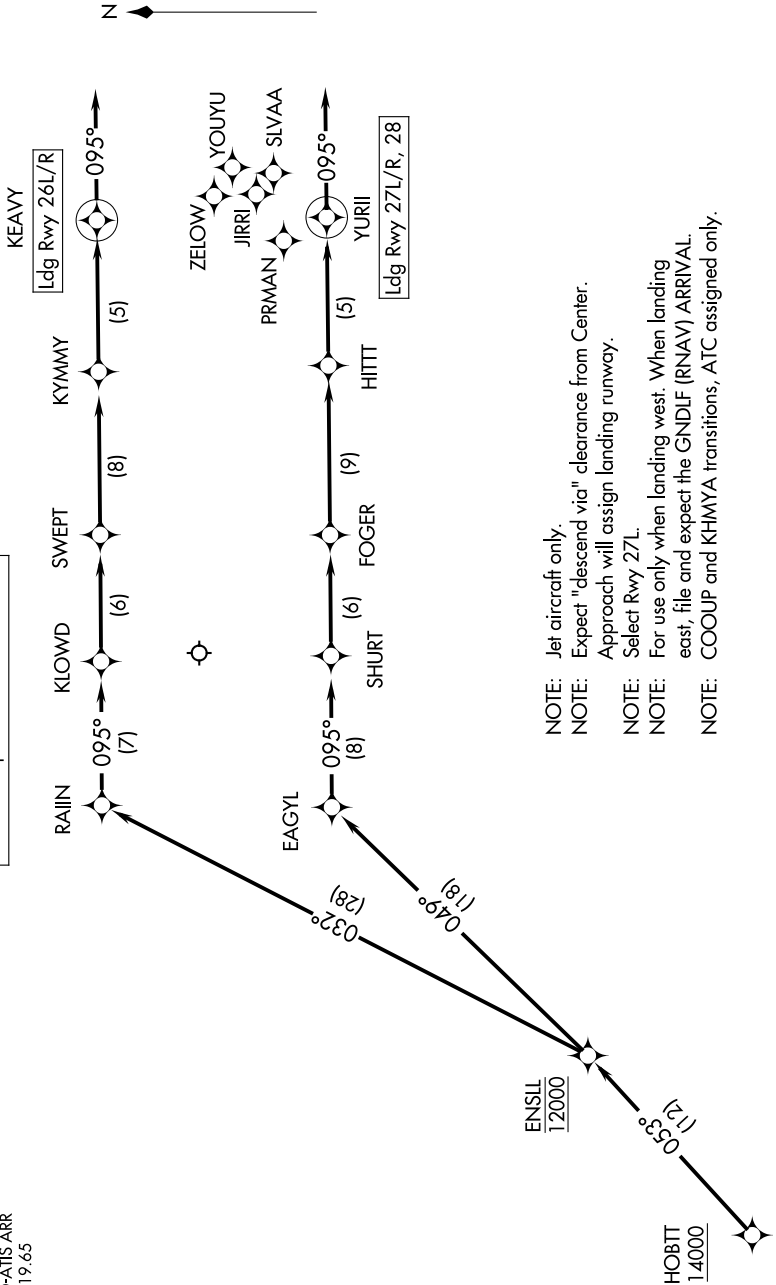

HOBT THREE ARRIVAL (RNAV) Arrival Routes

SE-4, 14 MAY 2026 to 11 JUN 2026

RNAV 1-DME/DME/IRU or GPS.
RADAR required.

ATLANTA APP CON
127.9 379.9
D-ATIS ARR
119.65

- NOTE: Jet aircraft only.
- NOTE: Expect "descend via" clearance from Center.
- NOTE: Approach will assign landing runway.
- NOTE: Select Rwy 27L.
- NOTE: For use only when landing west. When landing east, file and expect the GNDLF (RNAV) ARRIVAL.
- NOTE: COOUP and KHYMA transitions, ATC assigned only.

(CONTINUED ON FOLLOWING PAGE)

SE-4, 14 MAY 2026 to 11 JUN 2026

NOTE: Chart not to scale.

HOBT THREE ARRIVAL (RNAV) Arrival Routes