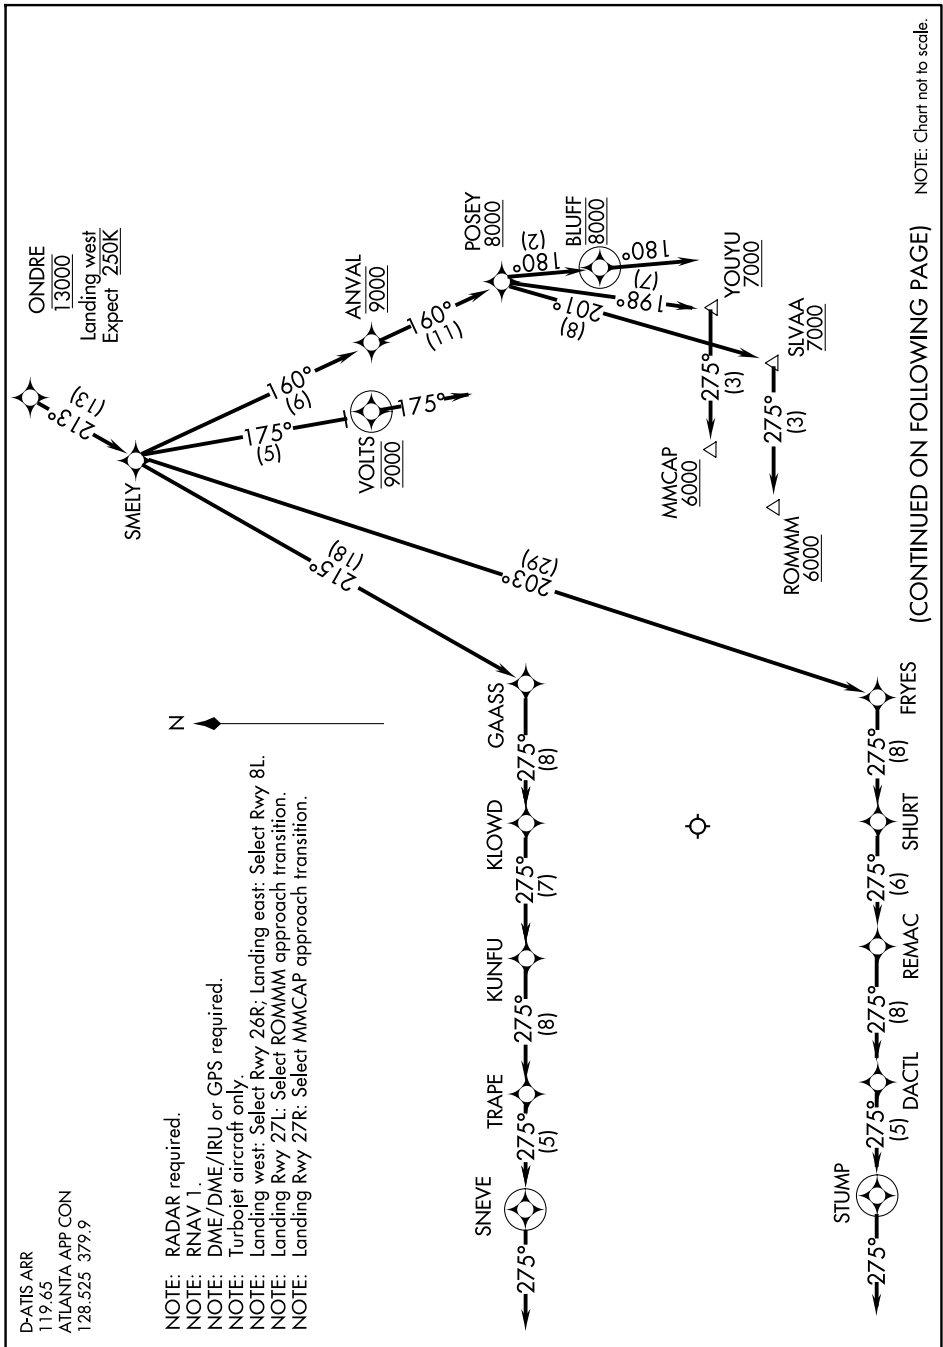

ONDRE ONE ARRIVAL (RNAV) Arrival Routes

SE-4, 14 MAY 2026 to 11 JUN 2026

(CONTINUED ON FOLLOWING PAGE) NOTE: Chart not to scale.

SE-4, 14 MAY 2026 to 11 JUN 2026

ONDRE ONE ARRIVAL (RNAV) Arrival Routes
(ONDR.ONDRE1) 120CT17