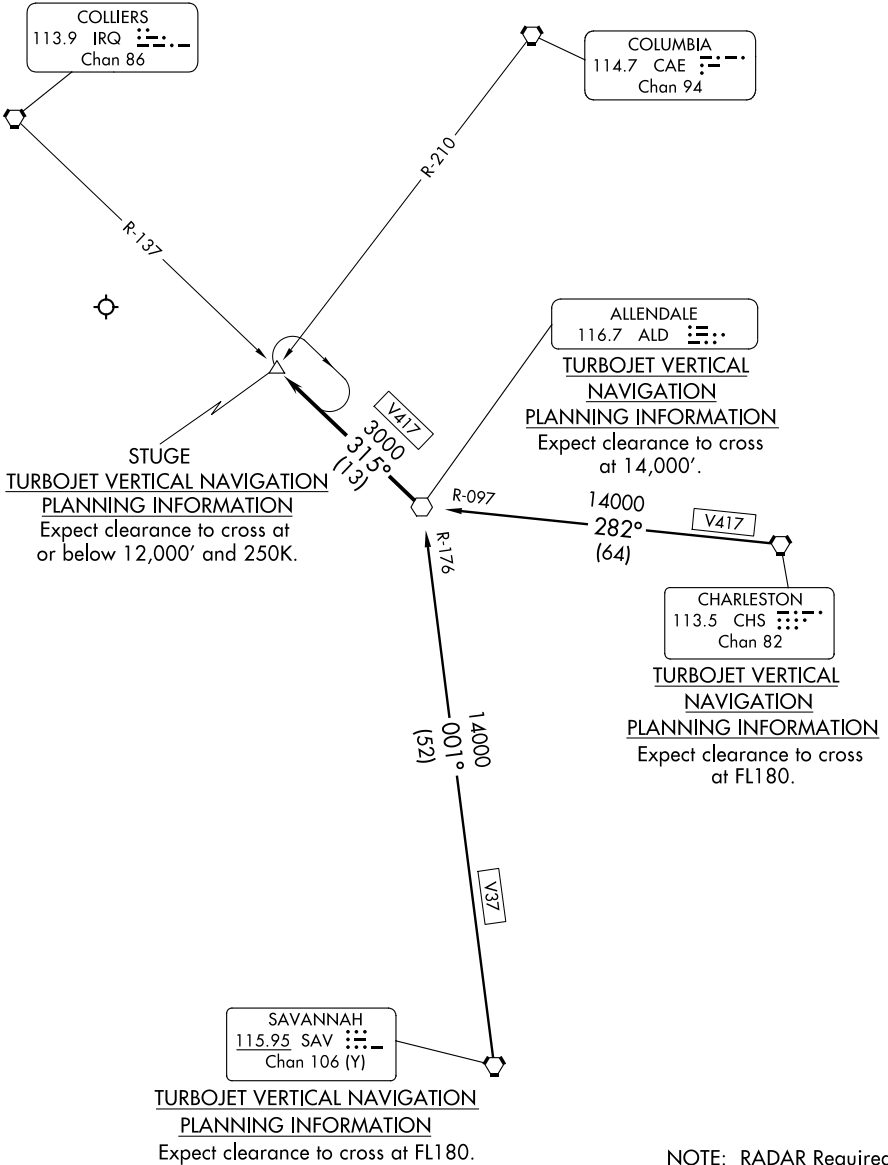

STUGE THREE ARRIVAL

AUGUSTA APP CON ★
119.15 284.625
ATIS
132.75

SE-4, 14 MAY 2026 to 11 JUN 2026

SE-4, 14 MAY 2026 to 11 JUN 2026

(CONTINUED ON FOLLOWING PAGE)