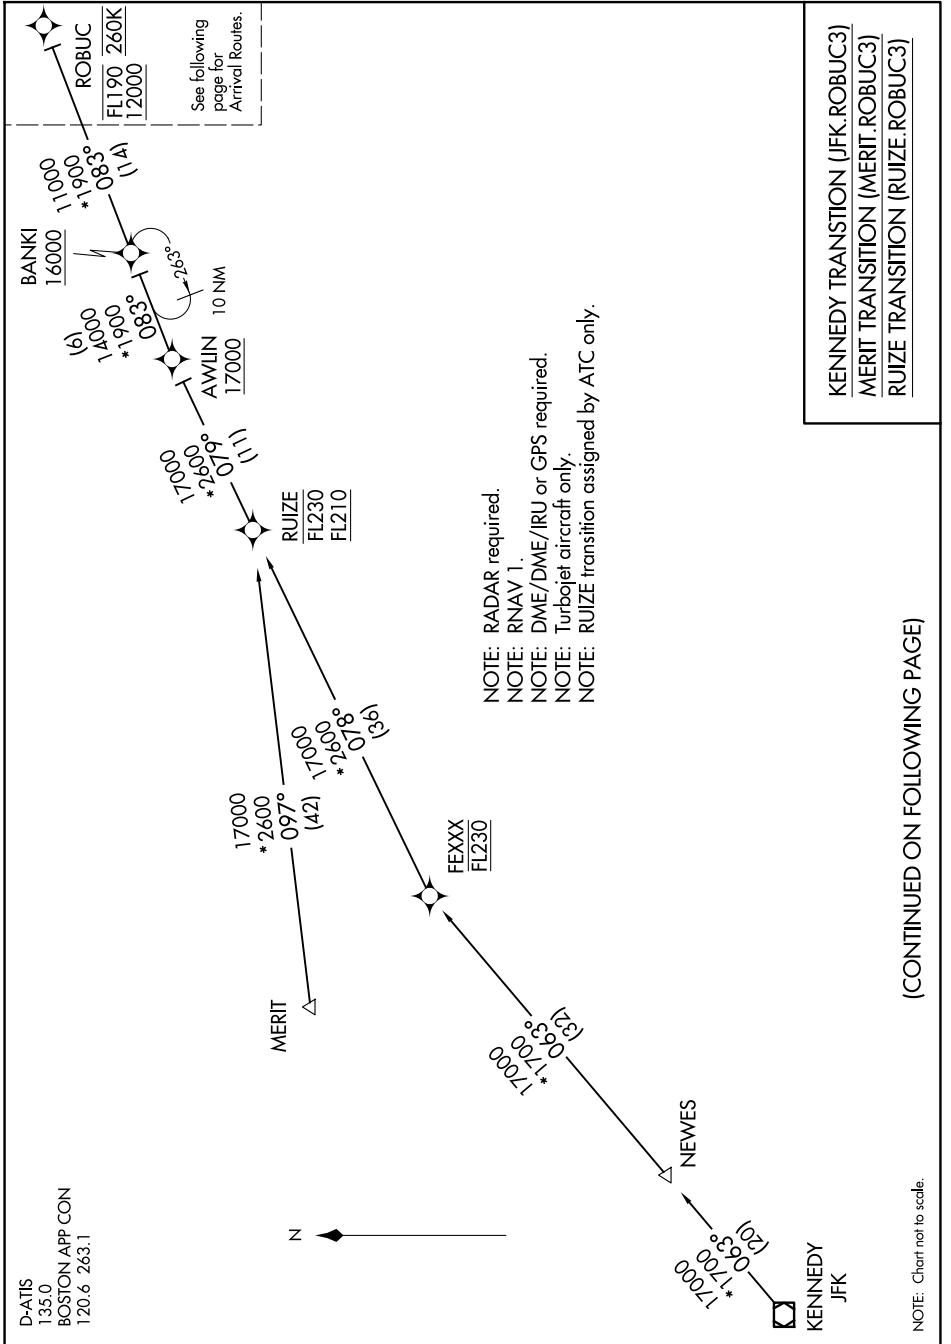

ROBUC THREE ARRIVAL (RNAV) Transition Routes

NE-1, 14 MAY 2026 to 11 JUN 2026

NE-1, 14 MAY 2026 to 11 JUN 2026