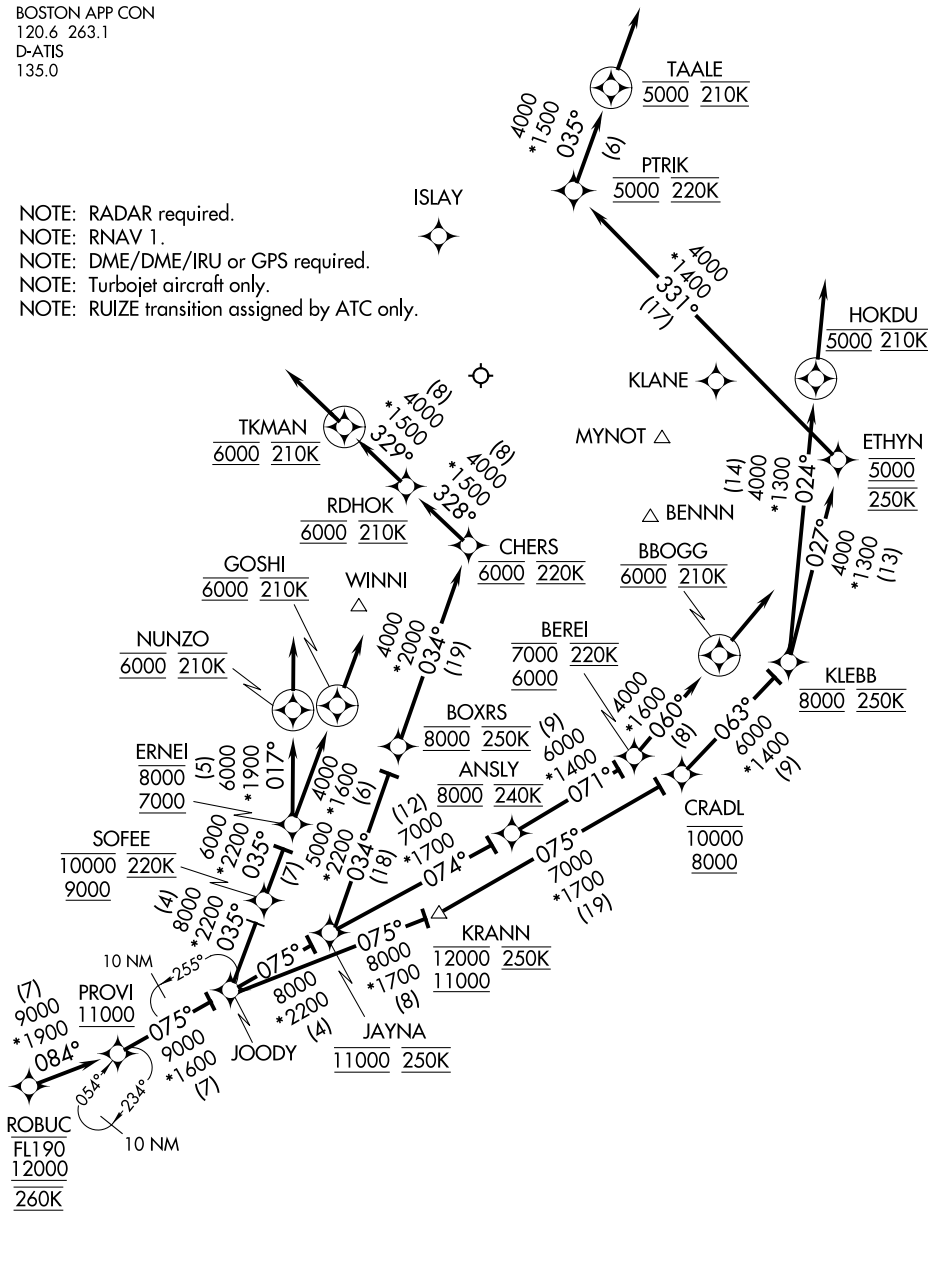

ROBUC THREE ARRIVAL (RNAV) Arrival Routes

BOSTON APP CON
120.6 263.1
D-ATIS
135.0

- NOTE: RADAR required.
- NOTE: RNAV 1.
- NOTE: DME/DME/IRU or GPS required.
- NOTE: Turbojet aircraft only.
- NOTE: RUIZE transition assigned by ATC only.

NE-1, 14 MAY 2026 to 11 JUN 2026

NE-1, 14 MAY 2026 to 11 JUN 2026

NOTE: Chart not to scale.

(CONTINUED ON FOLLOWING PAGE)

ROBUC THREE ARRIVAL (RNAV) Arrival Routes