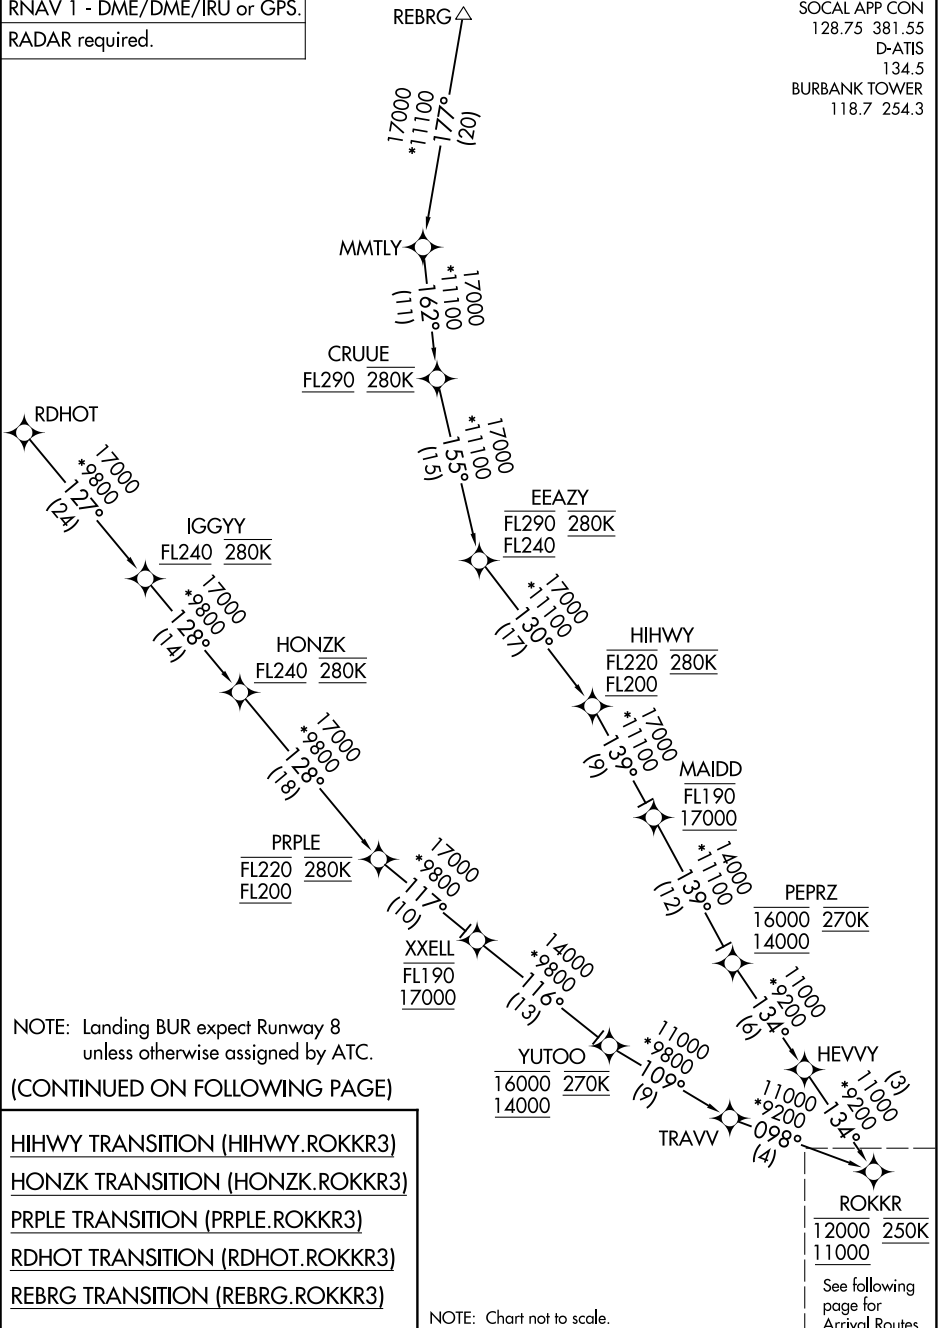

ROKKR THREE ARRIVAL (RNAV) Transition Routes

AL-67 (FAA)

BOB HOPE (BUR)
BURBANK, CALIFORNIA

RNAV 1 - DME/DME/IRU or GPS.
RADAR required.

SOCAL APP CON
128.75 381.55
D-ATIS
134.5
BURBANK TOWER
118.7 254.3

SW-3, 14 MAY 2026 to 11 JUN 2026

SW-3, 14 MAY 2026 to 11 JUN 2026

ROKKR THREE ARRIVAL (RNAV) Transition Routes

BURBANK, CALIFORNIA
BOB HOPE (BUR)