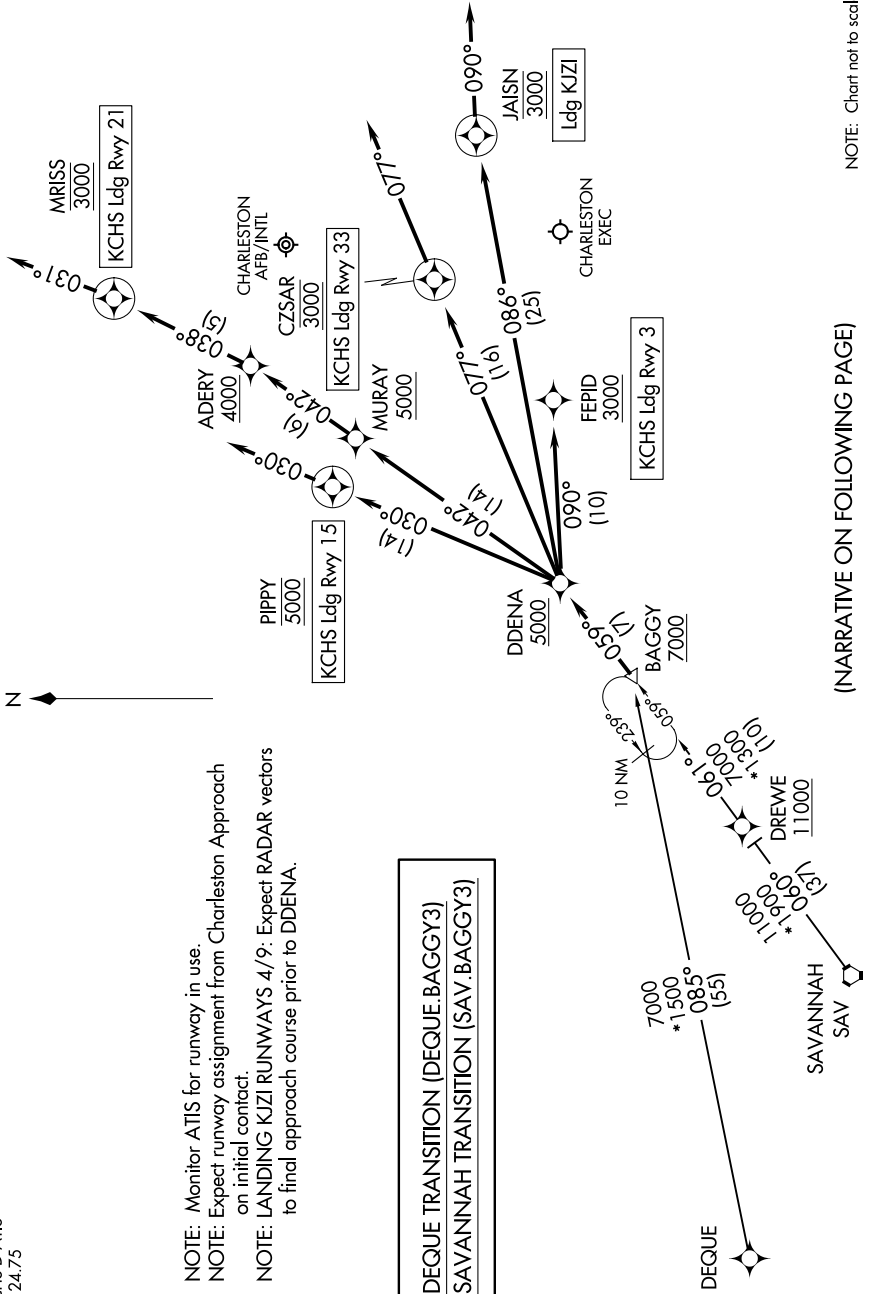

# BAGGY THREE ARRIVAL (RNAV)

CHARLESTON, SOUTH CAROLINA

SE-2, 14 MAY 2026 to 11 JUN 2026

CHARLESTON APP CON  
120.7 306.925  
CHS D-ATIS  
124.75

RNAV 1 - DME/DME/IRU or GPS.  
RADAR required.

NOTE: Chart not to scale.

(NARRATIVE ON FOLLOWING PAGE)

SE-2, 14 MAY 2026 to 11 JUN 2026

# BAGGY THREE ARRIVAL (RNAV)

CHARLESTON, SOUTH CAROLINA