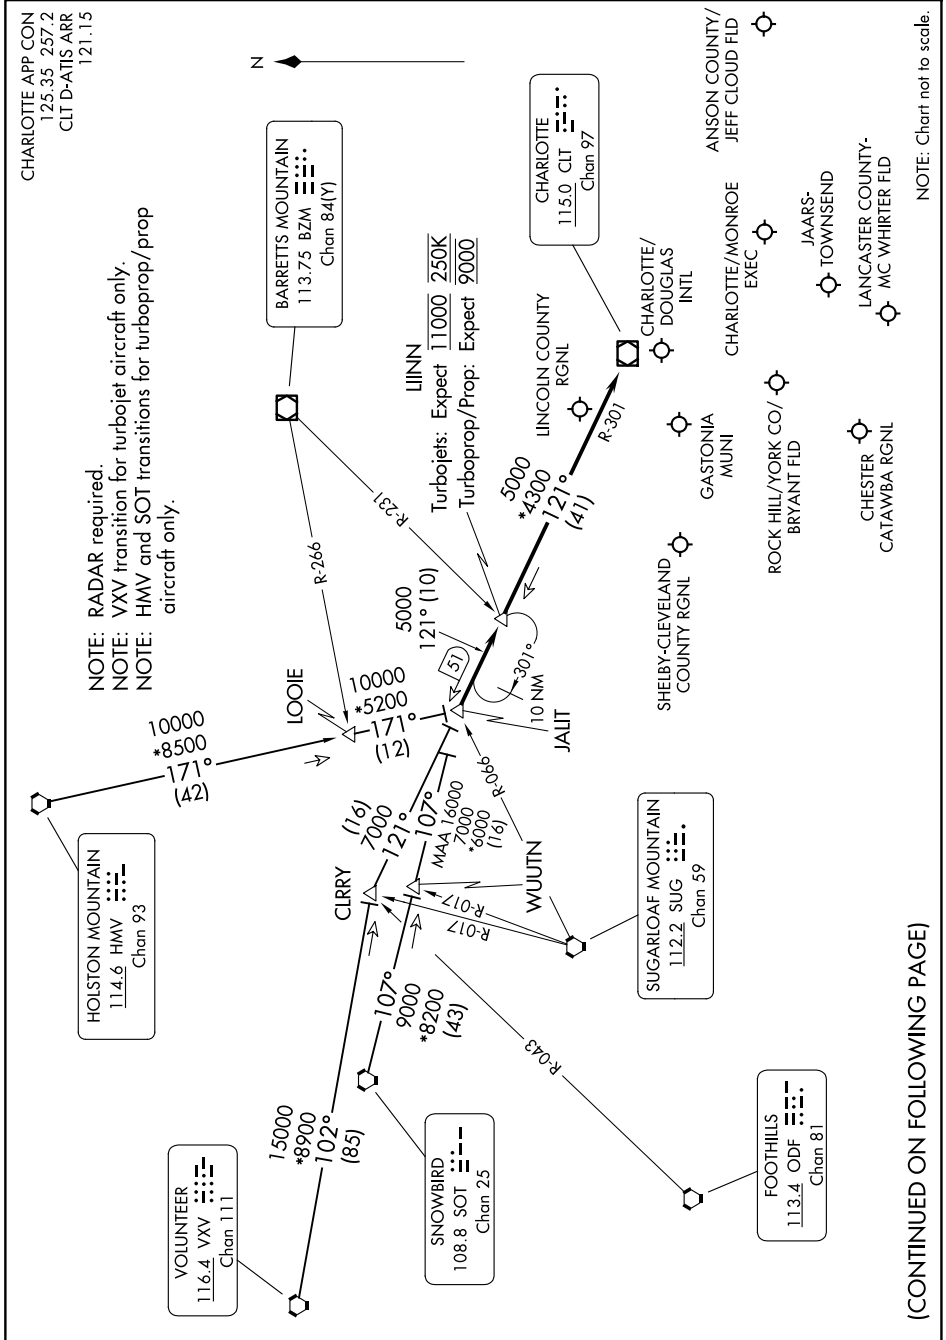

LIINN THREE ARRIVAL

CHARLOTTE, NORTH CAROLINA

SE-2, 14 MAY 2026 to 11 JUN 2026

NOTE: Chart not to scale.

(CONTINUED ON FOLLOWING PAGE)

SE-2, 14 MAY 2026 to 11 JUN 2026

LIINN THREE ARRIVAL

CHARLOTTE, NORTH CAROLINA