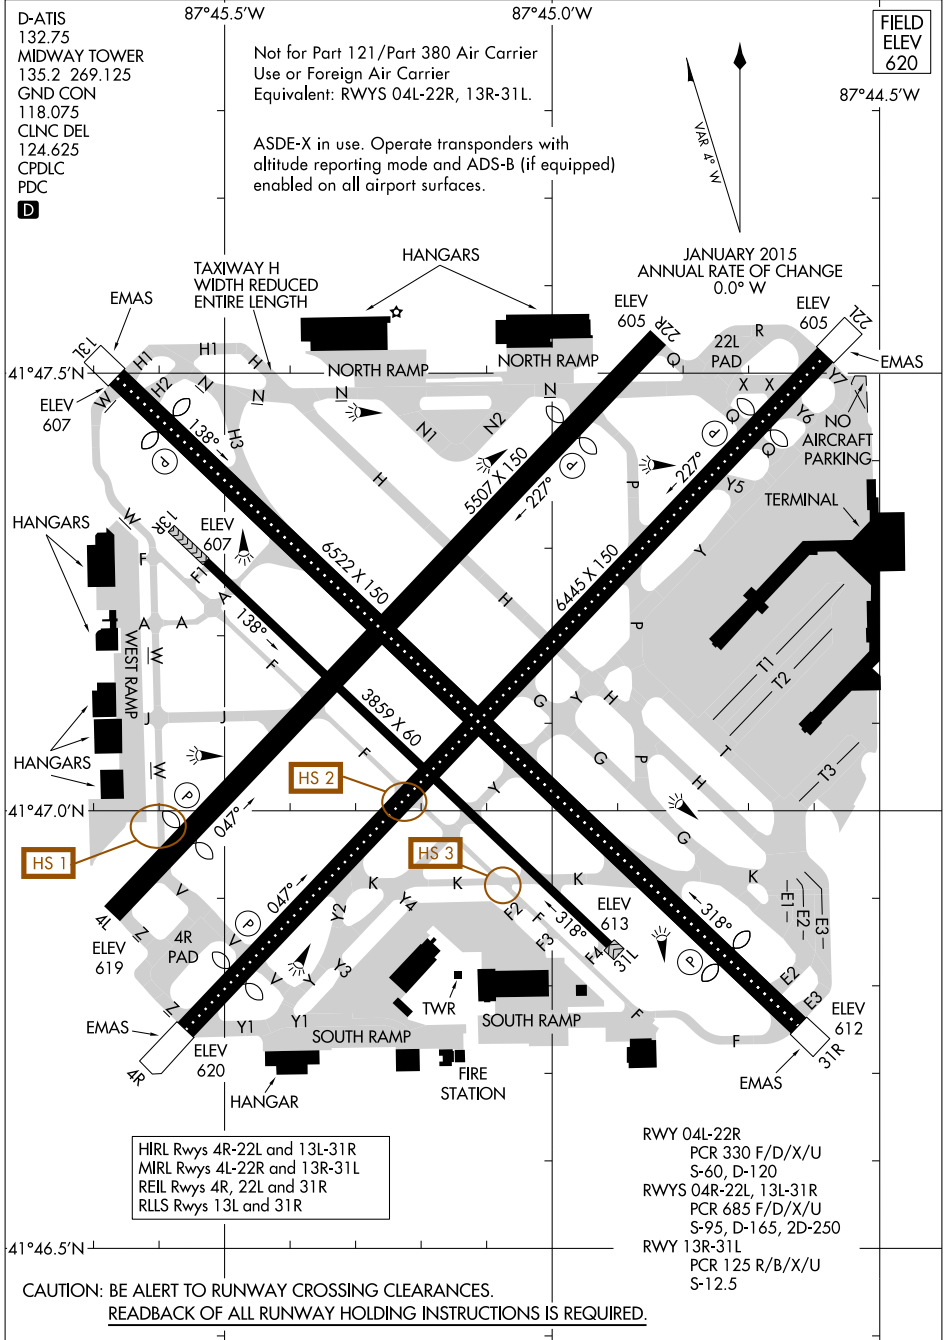

AIRPORT DIAGRAM

AL-81 (FAA)

CHICAGO MIDWAY INTL (MDW)
CHICAGO, ILLINOIS

EC-3, 14 MAY 2026 to 11 JUN 2026

EC-3, 14 MAY 2026 to 11 JUN 2026

AIRPORT DIAGRAM

CHICAGO, ILLINOIS
CHICAGO MIDWAY INTL (MDW)