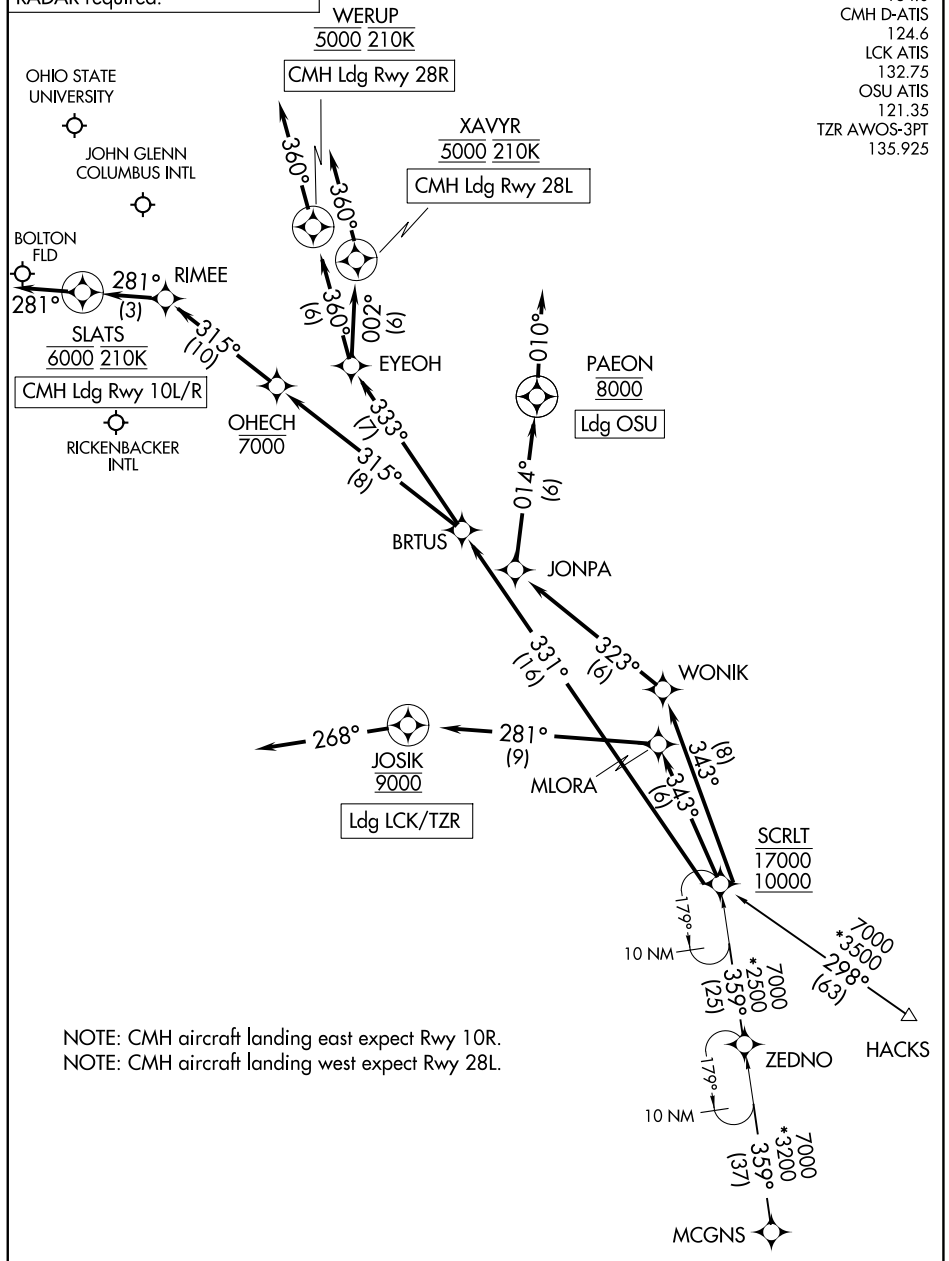

SCRLT TWO ARRIVAL (RNAV)

COLUMBUS, OHIO

RNAV 1 - DME/DME/IRU or GPS.
RADAR required.

COLUMBUS APP CON 134.0
 CMH D-ATIS 124.6
 LCK ATIS 132.75
 OSU ATIS 121.35
 TZR AWOS-3PT 135.925

NOTE: CMH aircraft landing east expect Rwy 10R.
 NOTE: CMH aircraft landing west expect Rwy 28L.

(CONTINUED ON FOLLOWING PAGE)

NOTE: Chart not to scale.

SCRLT TWO ARRIVAL (RNAV)

COLUMBUS, OHIO

EC-2, 14 MAY 2026 to 11 JUN 2026

EC-2, 14 MAY 2026 to 11 JUN 2026