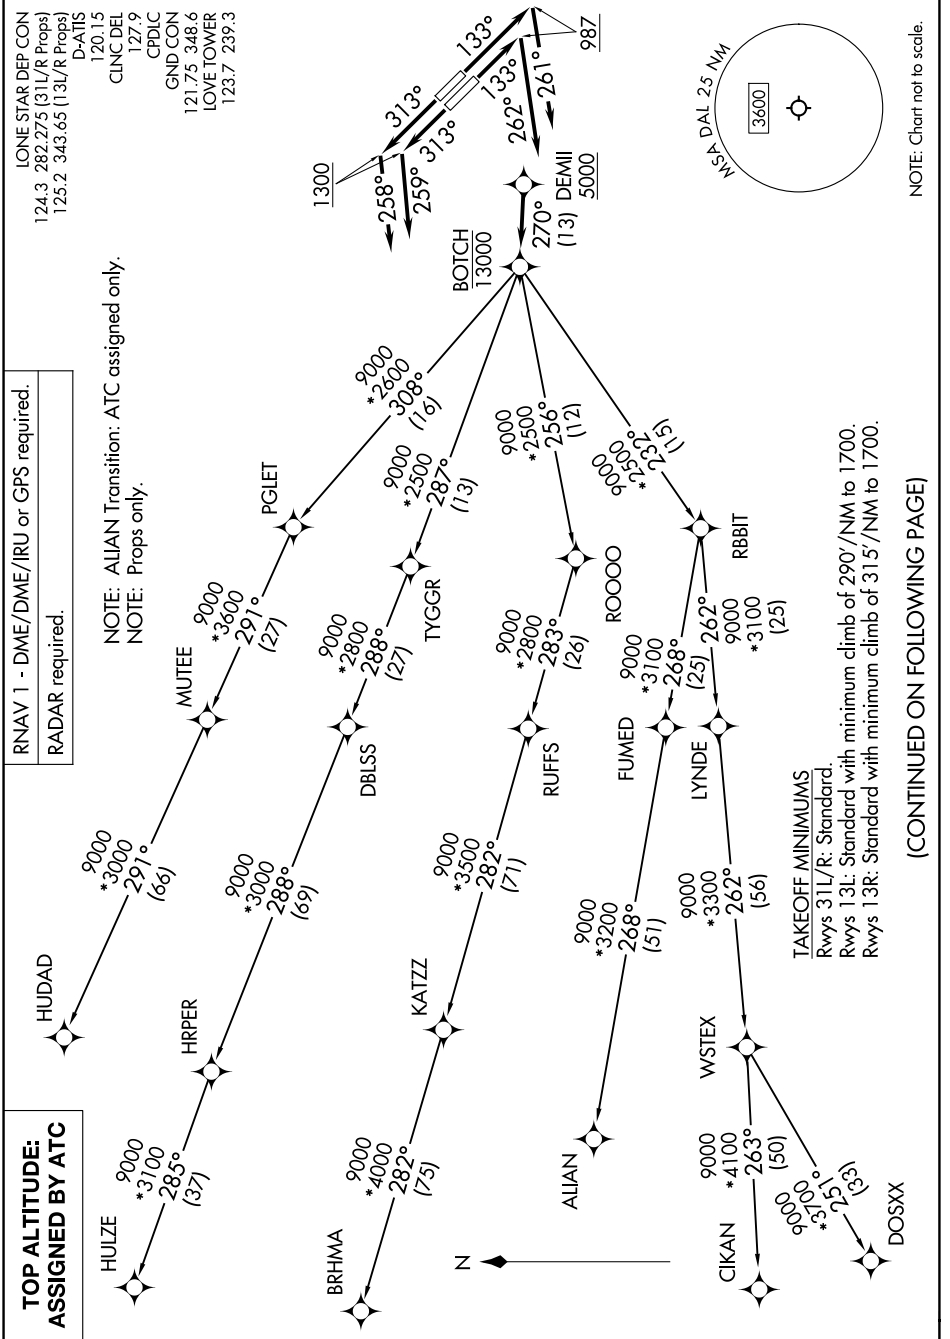

BOTCH TWO DEPARTURE (RNAV)

SC-2, 14 MAY 2026 to 11 JUN 2026

BOTCH TWO DEPARTURE (RNAV)

SC-2, 14 MAY 2026 to 11 JUN 2026