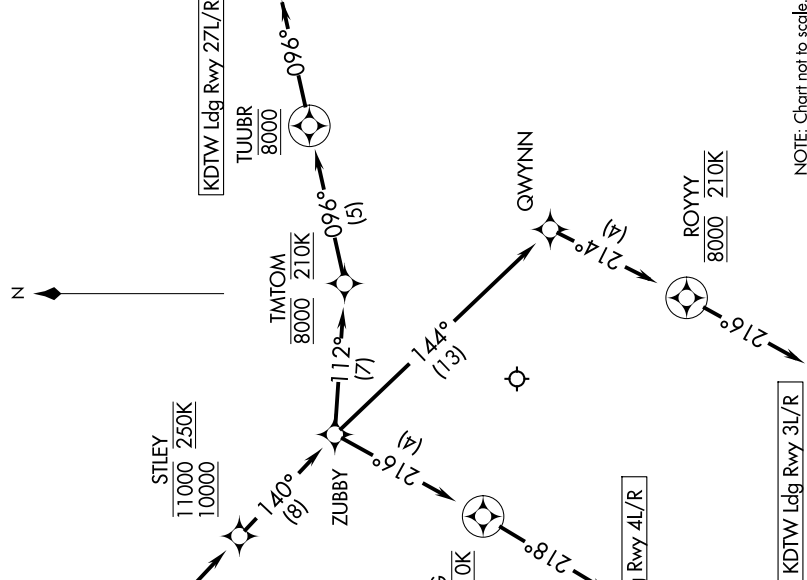

KKISS TWO ARRIVAL (RNAV) Arrival Route

EC-1, 14 MAY 2026 to 11 JUN 2026

D-ATIS
133.675
DETROIT APP CON
124.975 284.0

NOTE: Chart not to scale.

EC-1, 14 MAY 2026 to 11 JUN 2026

KKISS TWO ARRIVAL (RNAV) Arrival Route