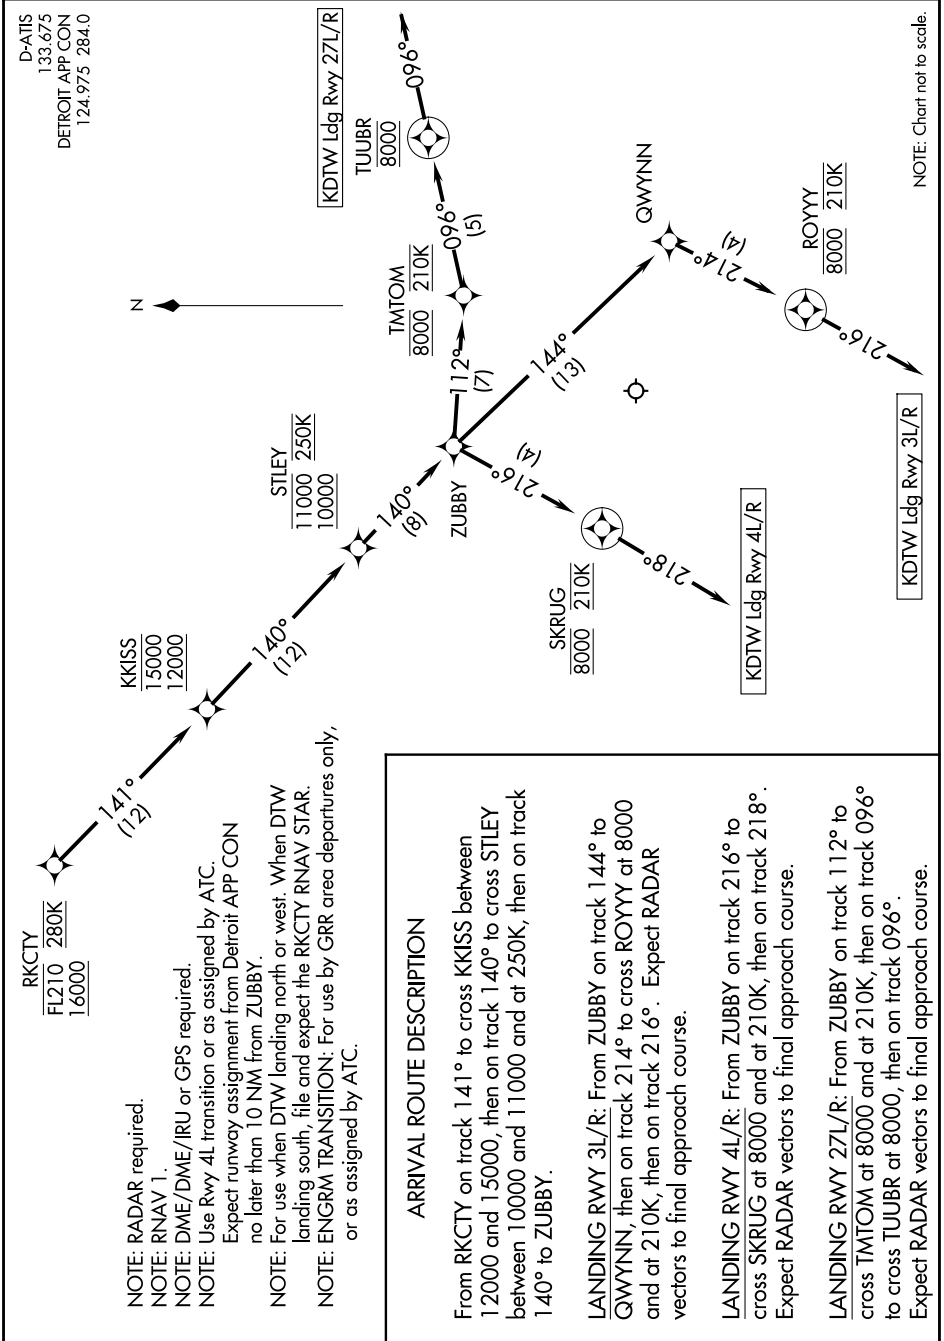

KKISS TWO ARRIVAL (RNAV) Arrival Route

EC-1, 14 MAY 2026 to 11 JUN 2026

D-ATIS
133.675
DETROIT APP CON
124.975 284.0

NOTE: Chart not to scale.

EC-1, 14 MAY 2026 to 11 JUN 2026

KKISS TWO ARRIVAL (RNAV) Arrival Route