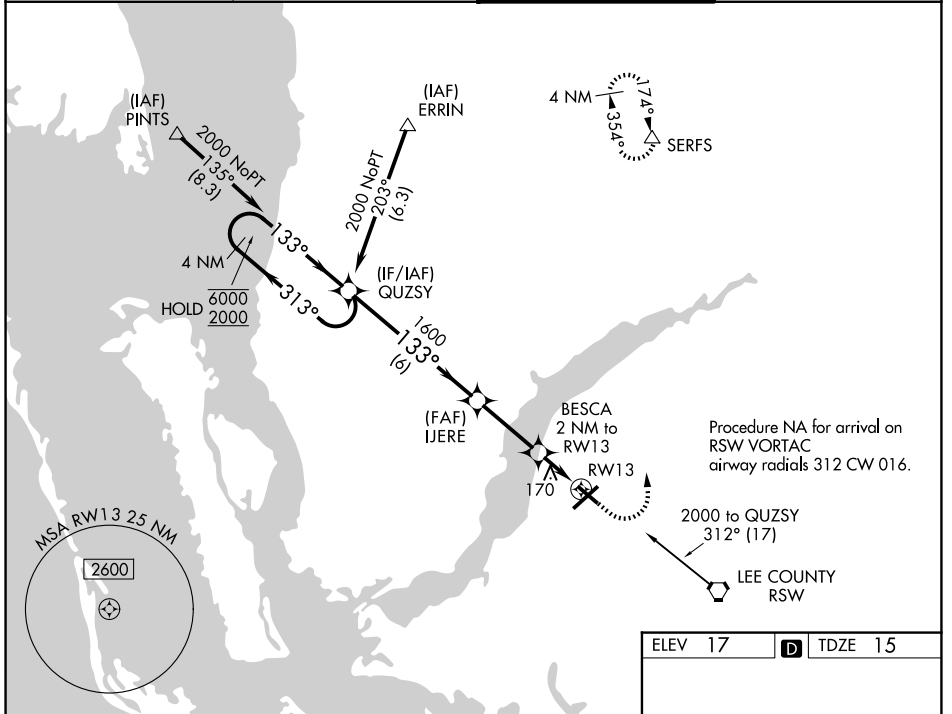

WAAS CH 73024 W13A	APP CRS 133°	Rwy Ldg TDZE Apt Elev	4296 15 17
--	------------------------	-----------------------------	---------------------------------------

RNAV (GPS) RWY 13

PAGE FLD (FMYY)

RNP APCH.		MISSED APPROACH: Climb to 500 then climbing left turn to 2600 direct SERFS and hold.	
ATIS 123.725	FORT MYERS APP CON ★ 125.15 306.2 (5, 13) 126.8 306.2 (23, 31)	PAGE TOWER ★ 119.0 (CTAF) 306.95	GND CON 121.7

SE-3, 14 MAY 2026 to 11 JUN 2026

SE-3, 14 MAY 2026 to 11 JUN 2026

4 NM Holding Pattern	QUZSY	IJERE	BECSA 2 NM to RW13	SERFS
6000 ← 313°	2000 → 133°	1600	500	2600
GP 3.00°	TCH 30	*680	*1.4 NM to RW13	*LNAV only.
← 6 NM		← 2.9 NM	← 0.6 NM	← 1.4 NM