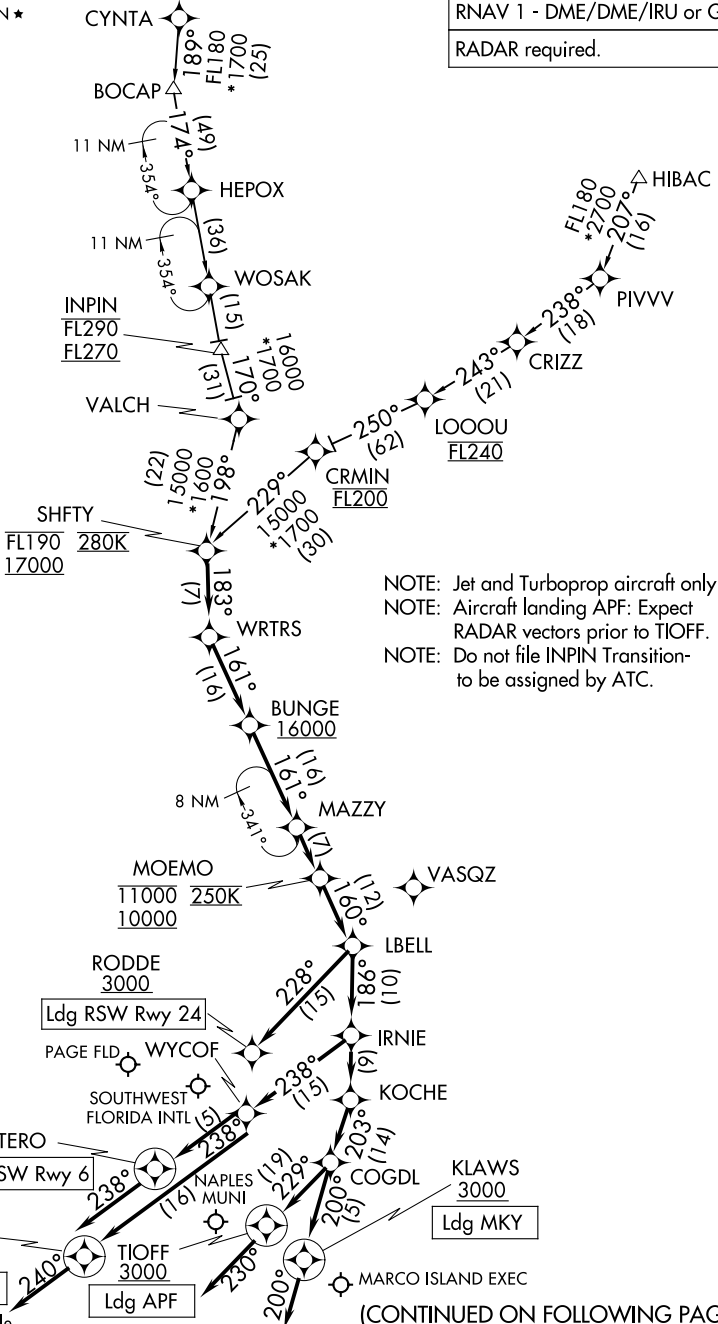

# SHFTY SIX ARRIVAL (RNAV)

FORT MYERS, FLORIDA

FORT MYERS APP CON ★  
 126.8  
 APF ATIS  
 134.225  
 FMY ATIS  
 123.725  
 RSW D-ATIS  
 124.65

RNAV 1 - DME/DME/IRU or GPS.  
 RADAR required.

NOTE: Jet and Turboprop aircraft only.  
 NOTE: Aircraft landing APF: Expect RADAR vectors prior to TIOFF.  
 NOTE: Do not file INPIN Transition-to be assigned by ATC.

NOTE: Chart not to scale.

# SHFTY SIX ARRIVAL (RNAV)

FORT MYERS, FLORIDA