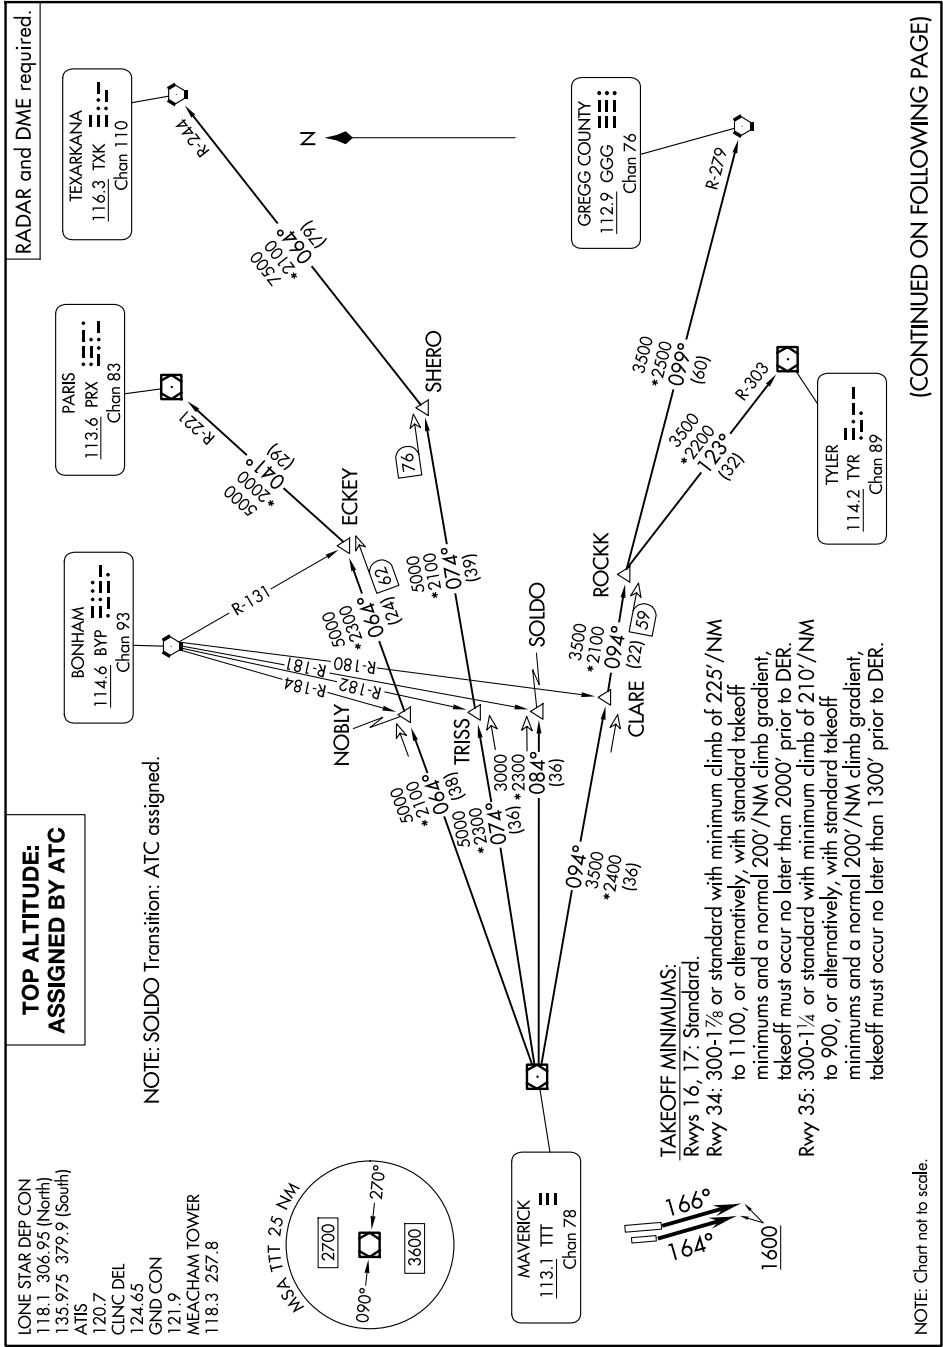

# GARLAND SIX DEPARTURE

FORT WORTH, TEXAS

SC-2, 14 MAY 2026 to 11 JUN 2026

(CONTINUED ON FOLLOWING PAGE)

SC-2, 14 MAY 2026 to 11 JUN 2026

# GARLAND SIX DEPARTURE

FORT WORTH, TEXAS

NOTE: Chart not to scale.