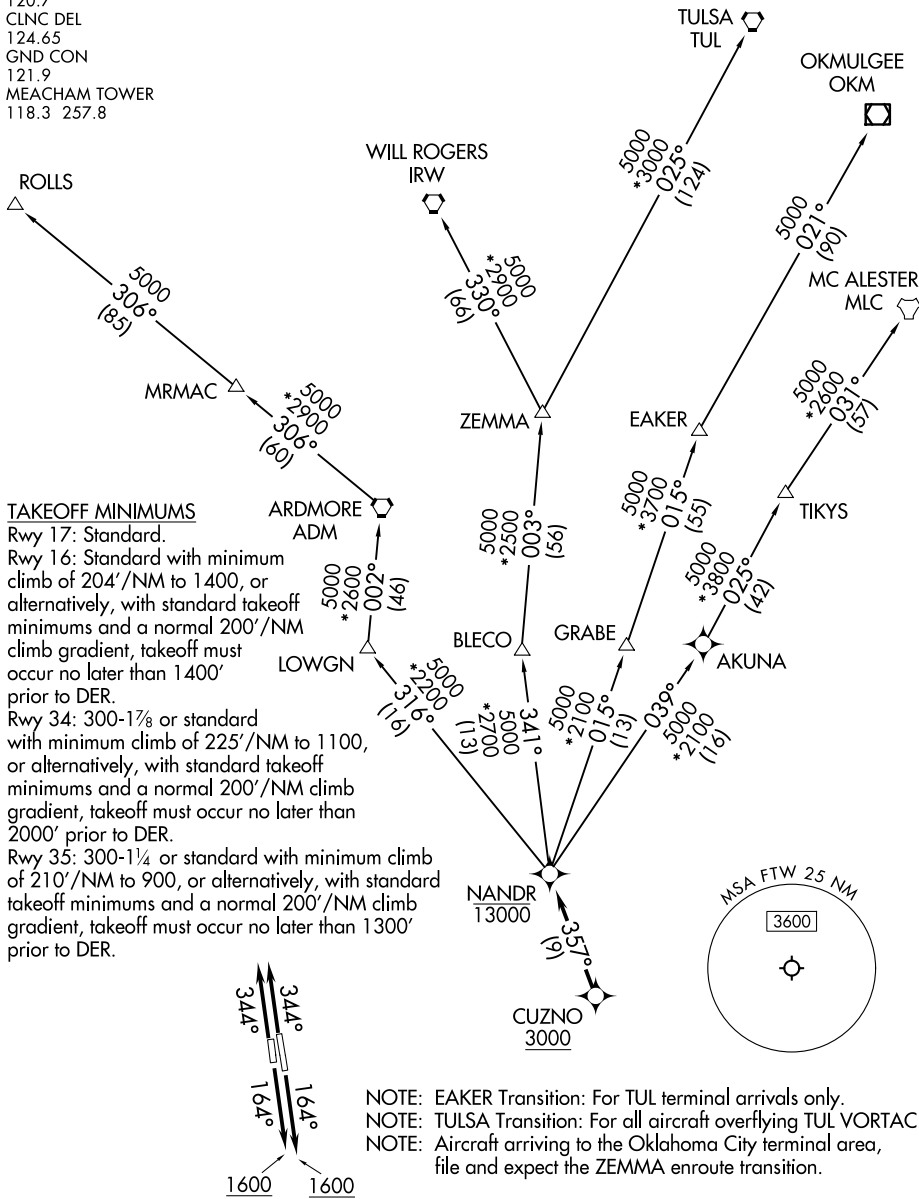

NANDR FOUR DEPARTURE (RNAV)

FORT WORTH, TEXAS

LONE STAR DEP CON
 118.1 306.95 (34, 35)
 135.975 379.9 (16, 17)
 ATIS
 120.7
 CLNC DEL
 124.65
 GND CON
 121.9
 MEACHAM TOWER
 118.3 257.8

RNAV 1 - DME/DME/IRU or GPS required.

RADAR required.

**TOP ALTITUDE:
ASSIGNED BY ATC**

SC-2, 14 MAY 2026 to 11 JUN 2026

SC-2, 14 MAY 2026 to 11 JUN 2026

NOTE: Chart not to scale.

(CONTINUED ON FOLLOWING PAGE)

NANDR FOUR DEPARTURE (RNAV)

(NANDR4.NANDR) 14MAY26