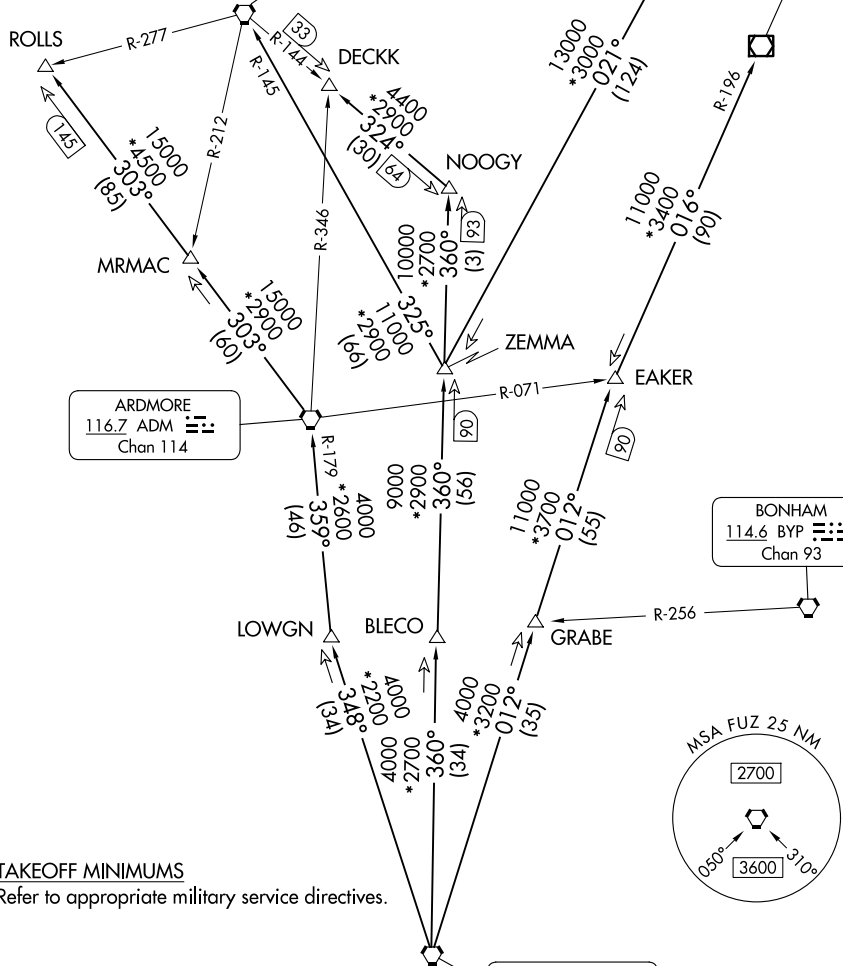

LONE STAR DEP CON
125.8 257.95
ATIS ★
351.675
CLNC DEL
126.4 254.325
GND CON
121.675 279.575
NAVY FORT WORTH TOWER ★
120.95 269.325

**TOP ALTITUDE:
ASSIGNED BY ATC**

TULSA
114.4 TUL :...:
Chan 91

RADAR and DME required.

WILL ROGERS
114.1 IRW :...:
Chan 88

OKMULGEE
114.9 OKM :...:
Chan 96

ARDMORE
116.7 ADM :...:
Chan 114

BONHAM
114.6 BYP :...:
Chan 93

RANGER
115.7 FUZ :...:
Chan 104

TAKEOFF MINIMUMS
Refer to appropriate military service directives.

NOTE: Chart not to scale.

(CONTINUED ON FOLLOWING PAGE)

SC-2, 14 MAY 2026 to 11 JUN 2026

SC-2, 14 MAY 2026 to 11 JUN 2026