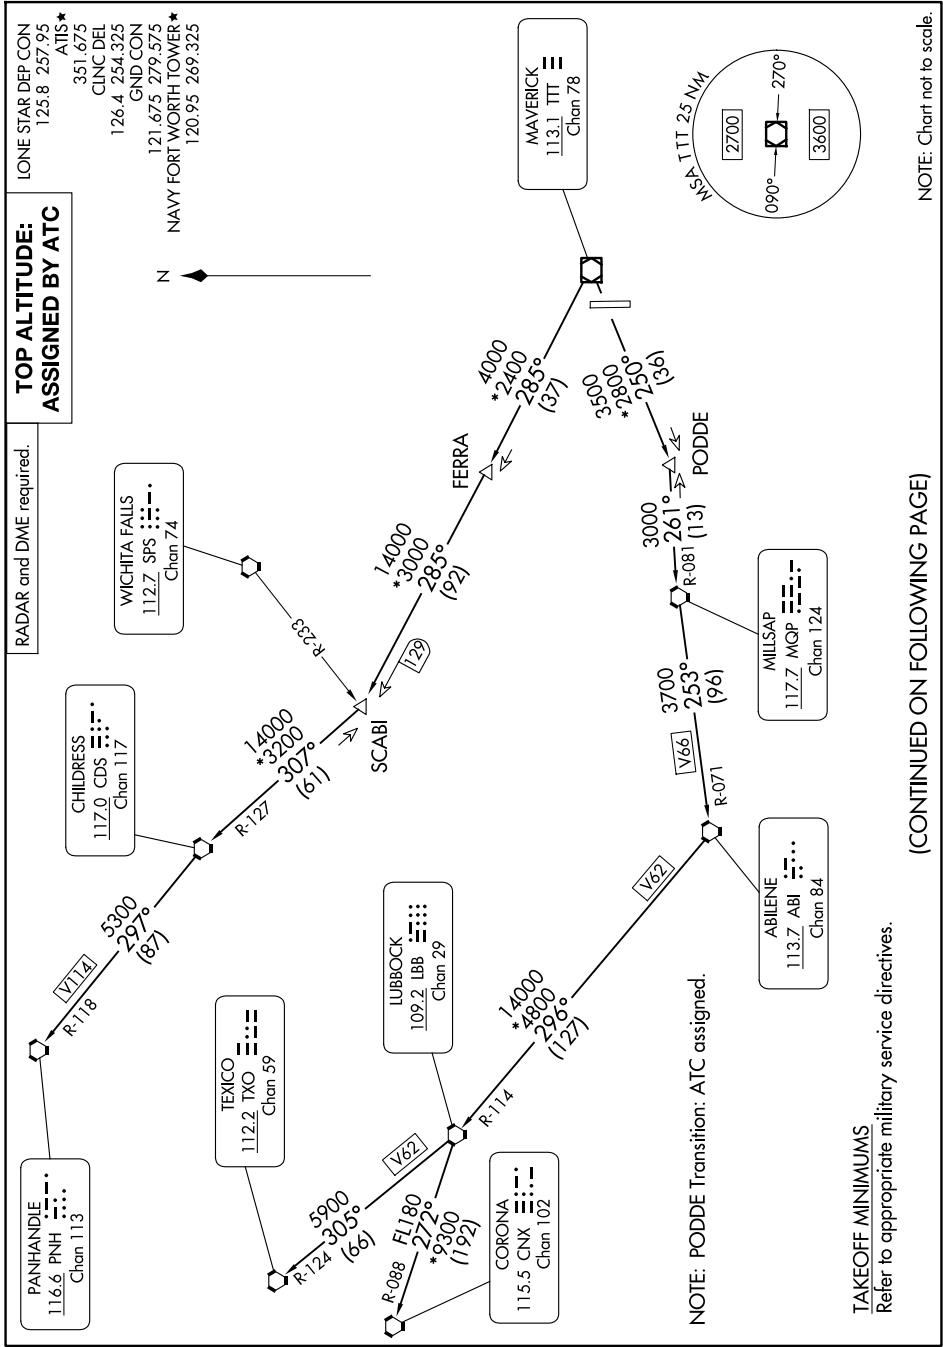

# WORTH ONE DEPARTURE

SC-2, 14 MAY 2026 to 11 JUN 2026

(CONTINUED ON FOLLOWING PAGE)

SC-2, 14 MAY 2026 to 11 JUN 2026