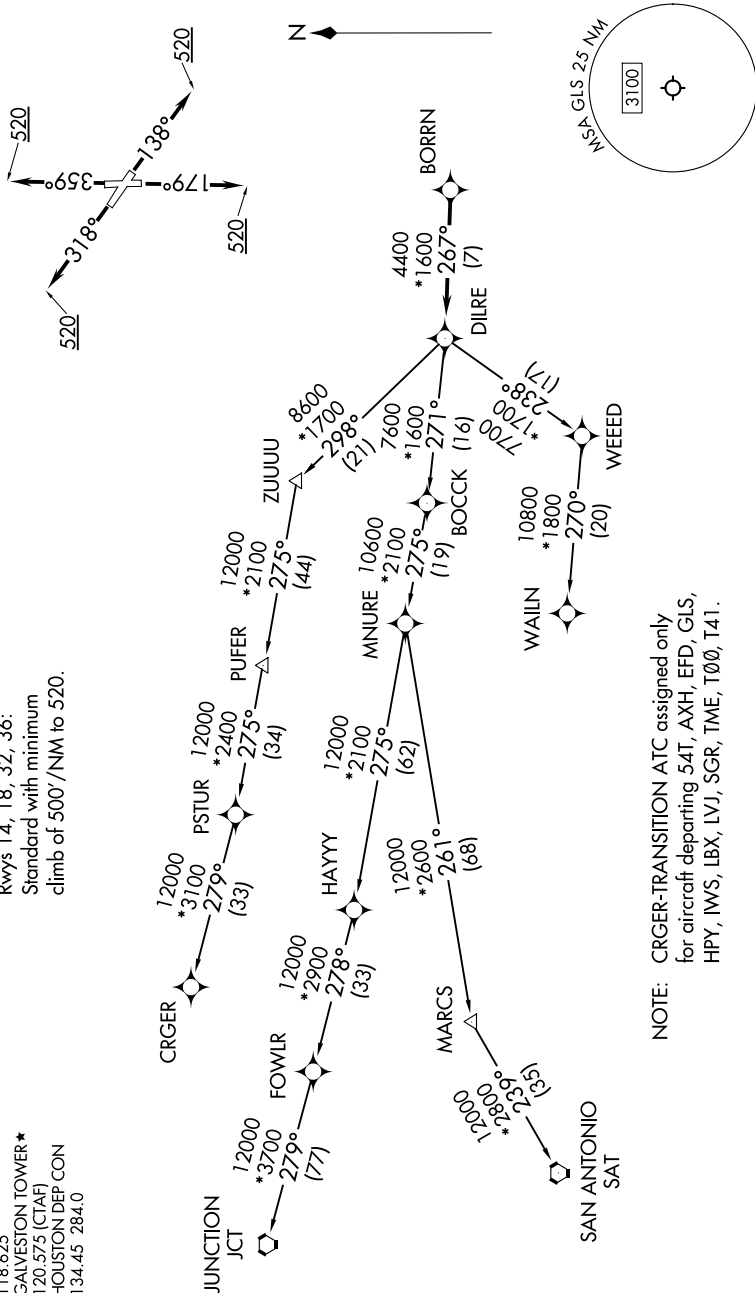

BORRN SIX DEPARTURE (RNAV)

SC-5, 14 MAY 2026 to 11 JUN 2026

**TOP ALTITUDE:
ASSIGNED BY ATC**

RNAV 1 - DME/DME/IRU or GPS.
RADAR required.

TAKEOFF MINIMUMS

Rwys 14, 18, 32, 36:
Standard with minimum
climb of 500'/NM to 520.

- ASOS 123.95
- CINC DEL (When twr closed) 135.35
- GND CON 118.625
- GALVESTON TOWER* 120.575 (CTAF)
- HOUSTON DEP CON 134.45 284.0

NOTE: CRGR-TRANSITION ATC assigned only for aircraft departing 54T, AXH, EFD, GLS, HPY, IWS, LBX, LVJ, SGR, TME, T00, T41.

(CONTINUED ON FOLLOWING PAGE)

NOTE: Chart not to scale.

BORRN SIX DEPARTURE (RNAV)