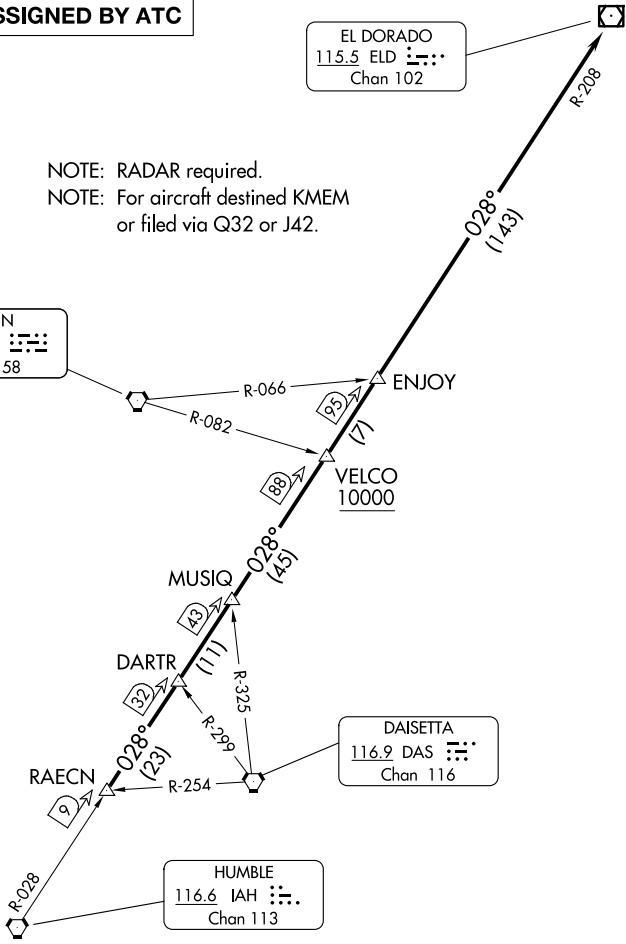

# EL DORADO ONE DEPARTURE

ASOS  
 123.95  
 CLNC DEL (When twr closed)  
 135.35  
 GND CON  
 118.625  
 GALVESTON TOWER ★  
 120.575 (CTAF)  
 HOUSTON DEP CON  
 134.45 284.0

**TOP ALTITUDE:  
 ASSIGNED BY ATC**

EL DORADO  
 115.5 ELD :  
 Chan 102

NOTE: RADAR required.  
 NOTE: For aircraft destined KMEM  
 or filed via Q32 or J42.

LUFKIN  
 112.1 LFK :  
 Chan 58

TAKEOFF MINIMUMS  
 Rwy's 14, 18, 32, 36: Standard.

NOTE: Chart not to scale.

(CONTINUED ON FOLLOWING PAGE)

SC-5, 14 MAY 2026 to 11 JUN 2026

SC-5, 14 MAY 2026 to 11 JUN 2026