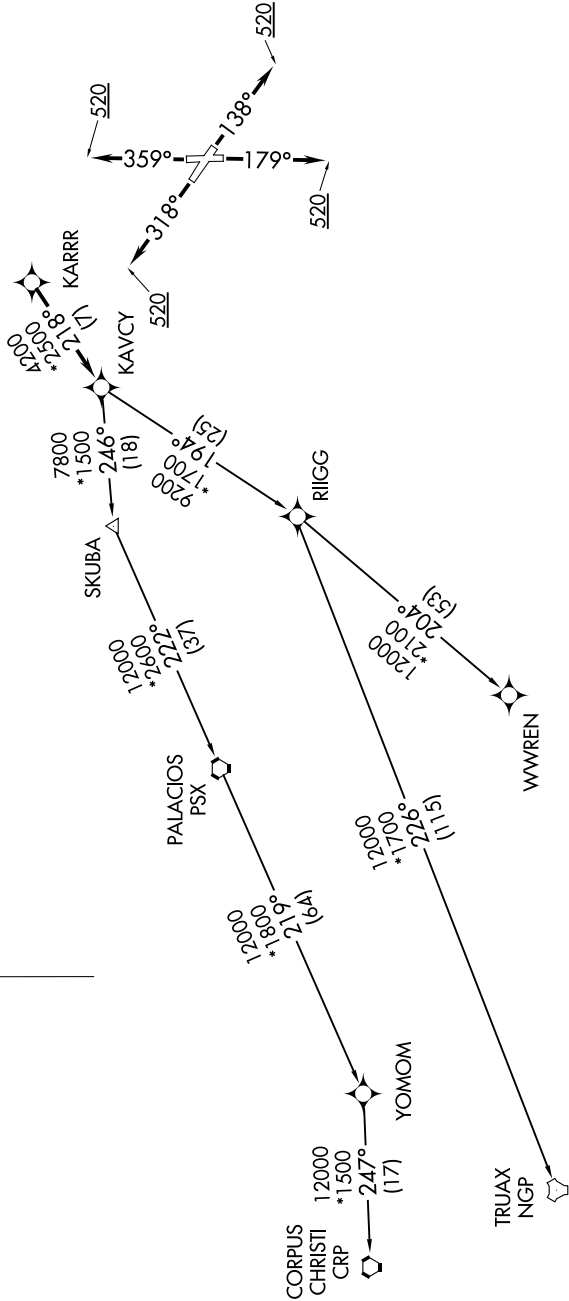

SC-5, 14 MAY 2026 to 11 JUN 2026

RNAV-1 DME/DME/IRU or GPS.
RADAR required.

ASOS
123.95
CLNC DEL (When twr closed)
135.35
GND CON
118.625
GALVESTON TOWER *
120.575 (CTAF)
HOUSTON DEP CON
134.45 284.0

TAKEOFF MINIMUMS
Rwys 14, 18, 32, 36: Standard with minimum climb of 500' per NM to 520.

TOP ALTITUDE:
ASSIGNED BY ATC

(NARRATIVE ON FOLLOWING PAGE)

NOTE: Chart not to scale.

SC-5, 14 MAY 2026 to 11 JUN 2026