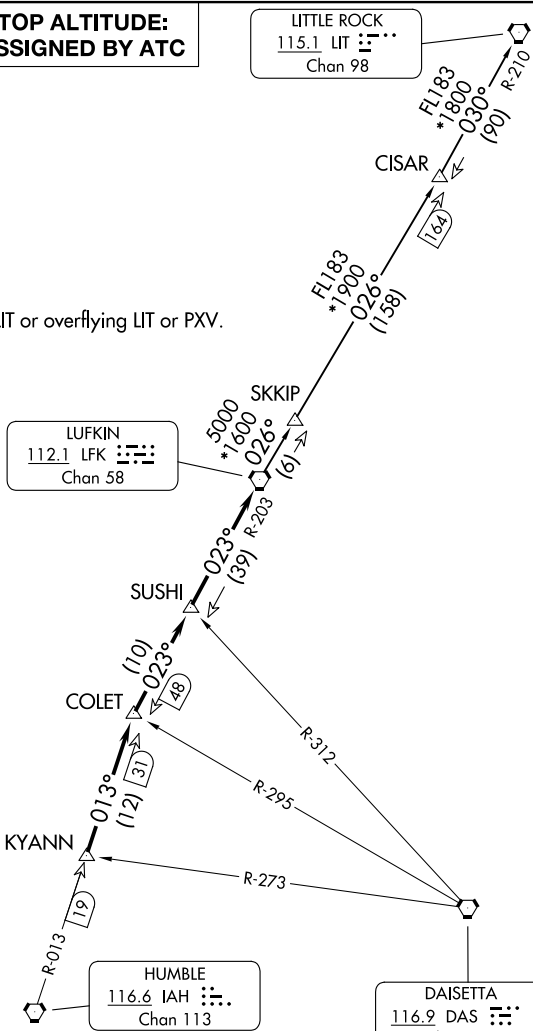

# LUFKIN FOUR DEPARTURE

GALVESTON, TEXAS

HOUSTON DEP CON  
 134.45 284.0  
 ASOS  
 123.95  
 CLNC DEL (When twr closed)  
 135.35  
 GND CON  
 118.625  
 GALVESTON TOWER ★  
 120.575 (CTAF)

**TOP ALTITUDE:  
 ASSIGNED BY ATC**

LITTLE ROCK  
 115.1 LIT  
 Chan 98

RADAR and DME required.

NOTE: For aircraft destined LIT or overflying LIT or PXV.

LUFKIN  
 112.1 LFK  
 Chan 58

HUMBLE  
 116.6 IAH  
 Chan 113

DAISETTA  
 116.9 DAS  
 Chan 116

GALVESTON  
 113.0 VUH  
 Chan 77

TAKEOFF MINIMUMS  
 Rwys 14, 18, 32, 36: Standard.

NOTE: Chart not to scale.

(CONTINUED ON FOLLOWING PAGE)

# LUFKIN FOUR DEPARTURE

GALVESTON, TEXAS

SCHOLES INTL AT GALVESTON (GLS)

SC-5, 14 MAY 2026 to 11 JUN 2026

SC-5, 14 MAY 2026 to 11 JUN 2026