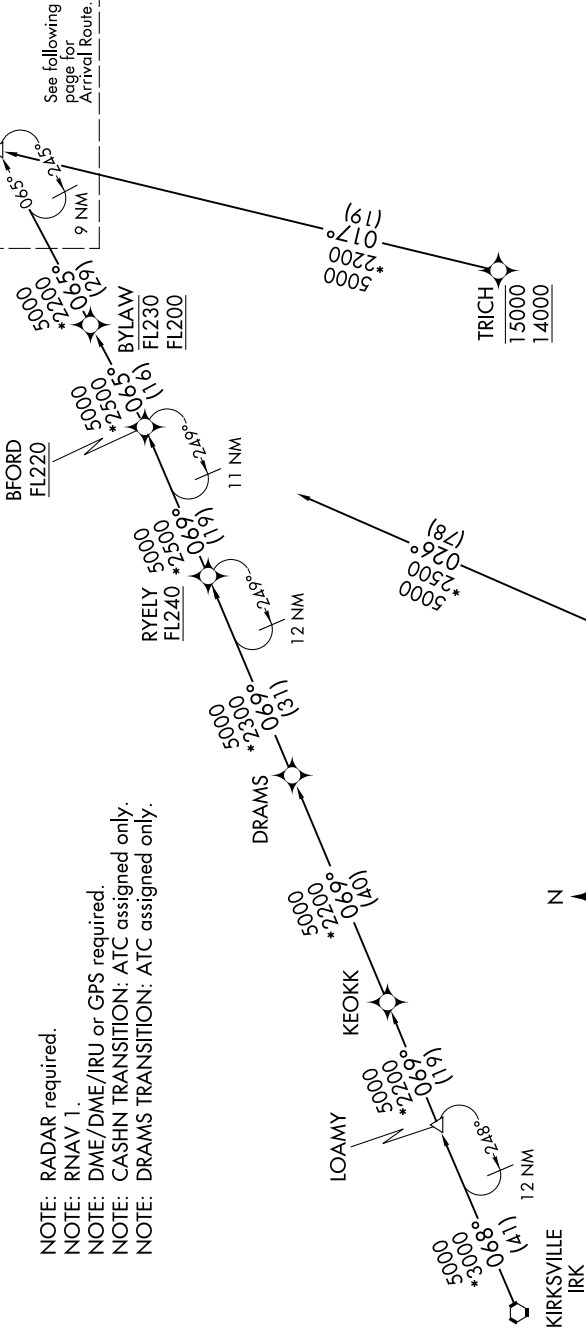

**BENKY SIX ARRIVAL (RNAV) Transition Routes**

EC-3, 14 MAY 2026 to 11 JUN 2026

CHICAGO APP CON  
119.0 292.125  
D-ATIS  
135.4 282.225

- NOTE: RADAR required.
- NOTE: RNAV 1.
- NOTE: DME/DME/IRU or GPS required.
- NOTE: CASHN TRANSITION: ATC assigned only.
- NOTE: DRAMS TRANSITION: ATC assigned only.

**BFORD TRANSITION (BFORD.BENKY6):**  
**BYLAW TRANSITION (BYLAW.BENKY6):**  
**CASHN TRANSITION (CASHN.BENKY6):**  
**DRAMS TRANSITION (DRAMS.BENKY6):**  
**KIRKSVILLE TRANSITION (IRK.BENKY6):**  
**LOAMY TRANSITION (LOAMY.BENKY6):**  
**TRICH TRANSITION (TRICH.BENKY6):**

(CONTINUED ON FOLLOWING PAGE)

NOTE: Chart not to scale.

EC-3, 14 MAY 2026 to 11 JUN 2026