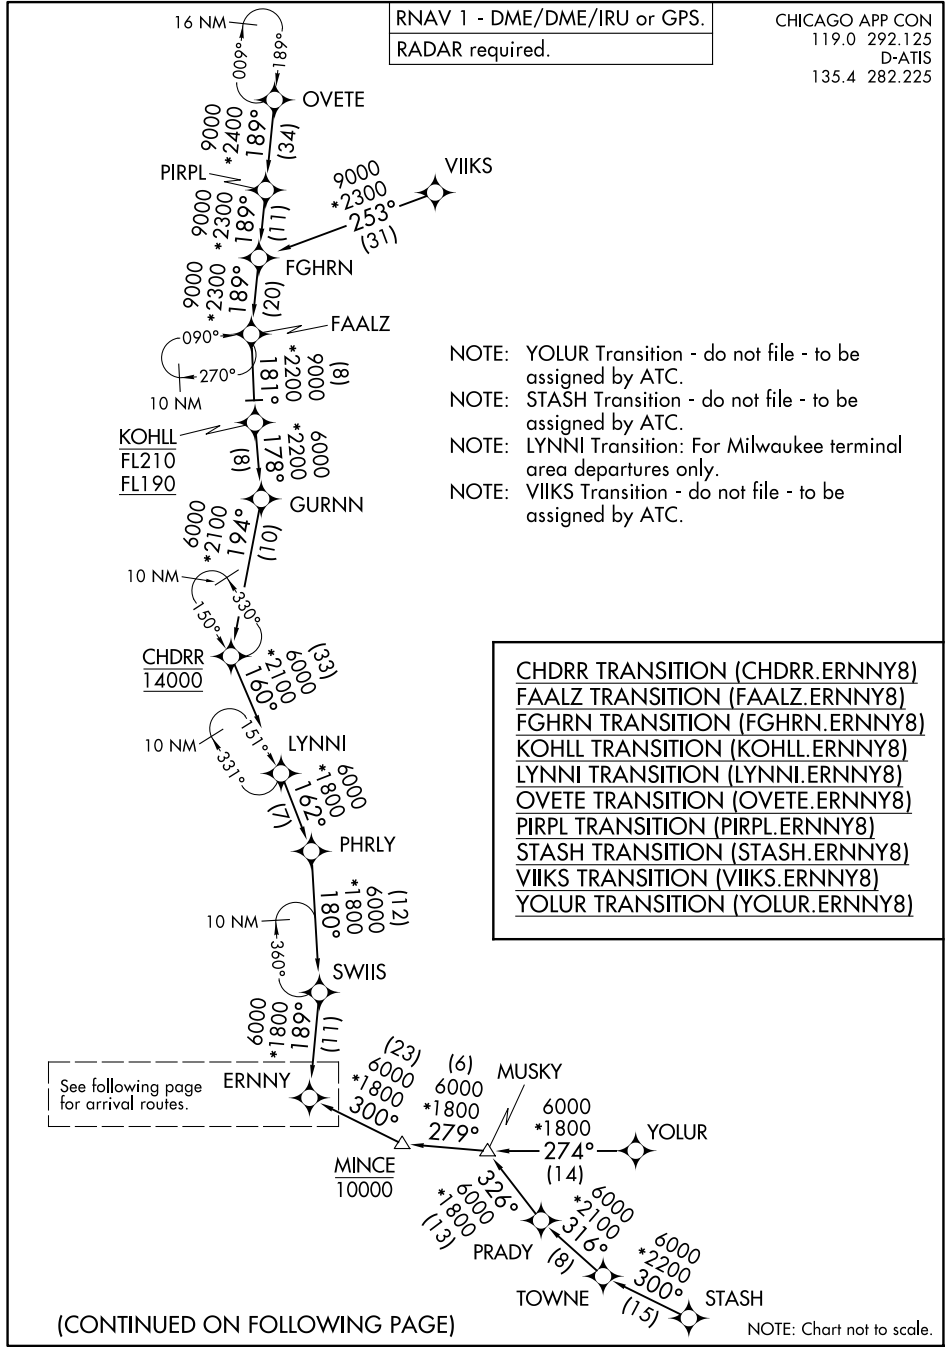

ERNNY EIGHT ARRIVAL (RNAV) Transition Routes

CHICAGO, ILLINOIS

- NOTE: YOLUR Transition - do not file - to be assigned by ATC.
- NOTE: STASH Transition - do not file - to be assigned by ATC.
- NOTE: LYNNI Transition: For Milwaukee terminal area departures only.
- NOTE: VIKS Transition - do not file - to be assigned by ATC.

- CHDRR TRANSITION (CHDRR.ERNNY8)
- FAALZ TRANSITION (FAALZ.ERNNY8)
- FGHRN TRANSITION (FGHRN.ERNNY8)
- KOHLL TRANSITION (KOHLL.ERNNY8)
- LYNNI TRANSITION (LYNNI.ERNNY8)
- OVETE TRANSITION (OVETE.ERNNY8)
- PIRPL TRANSITION (PIRPL.ERNNY8)
- STASH TRANSITION (STASH.ERNNY8)
- VIKS TRANSITION (VIKS.ERNNY8)
- YOLUR TRANSITION (YOLUR.ERNNY8)

EC-3, 14 MAY 2026 to 11 JUN 2026

EC-3, 14 MAY 2026 to 11 JUN 2026