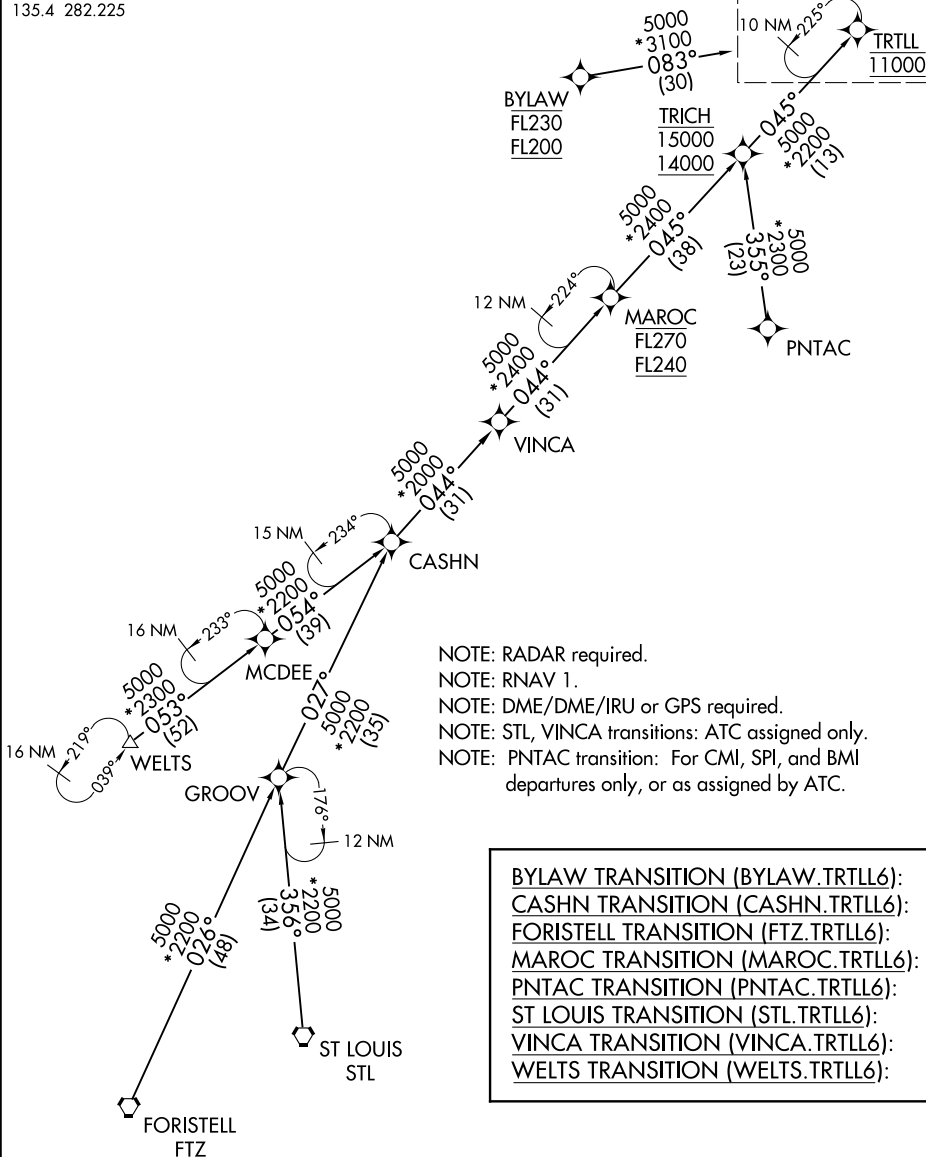

TRTLL SIX ARRIVAL (RNAV) Transition Routes

CHICAGO O'HARE INTL (ORD)
CHICAGO, ILLINOIS

CHICAGO APP CON
119.0 292.125
D-ATIS
135.4 282.225

See following page for
Arrival Routes

- NOTE: RADAR required.
- NOTE: RNAV 1.
- NOTE: DME/DME/IRU or GPS required.
- NOTE: STL, VINCA transitions: ATC assigned only.
- NOTE: PNTAC transition: For CMI, SPI, and BMI departures only, or as assigned by ATC.

BYLAW TRANSITION (BYLAW.TRLL6):
CASHN TRANSITION (CASHN.TRLL6):
FORISTELL TRANSITION (FTZ.TRLL6):
MAROC TRANSITION (MAROC.TRLL6):
PNTAC TRANSITION (PNTAC.TRLL6):
ST LOUIS TRANSITION (STL.TRLL6):
VINCA TRANSITION (VINCA.TRLL6):
WELTS TRANSITION (WELTS.TRLL6):

(CONTINUED ON FOLLOWING PAGE)

NOTE: Chart not to scale.

TRTLL SIX ARRIVAL (RNAV) Transition Routes

CHICAGO, ILLINOIS
CHICAGO O'HARE INTL (ORD)

EC-3, 14 MAY 2026 to 11 JUN 2026

EC-3, 14 MAY 2026 to 11 JUN 2026