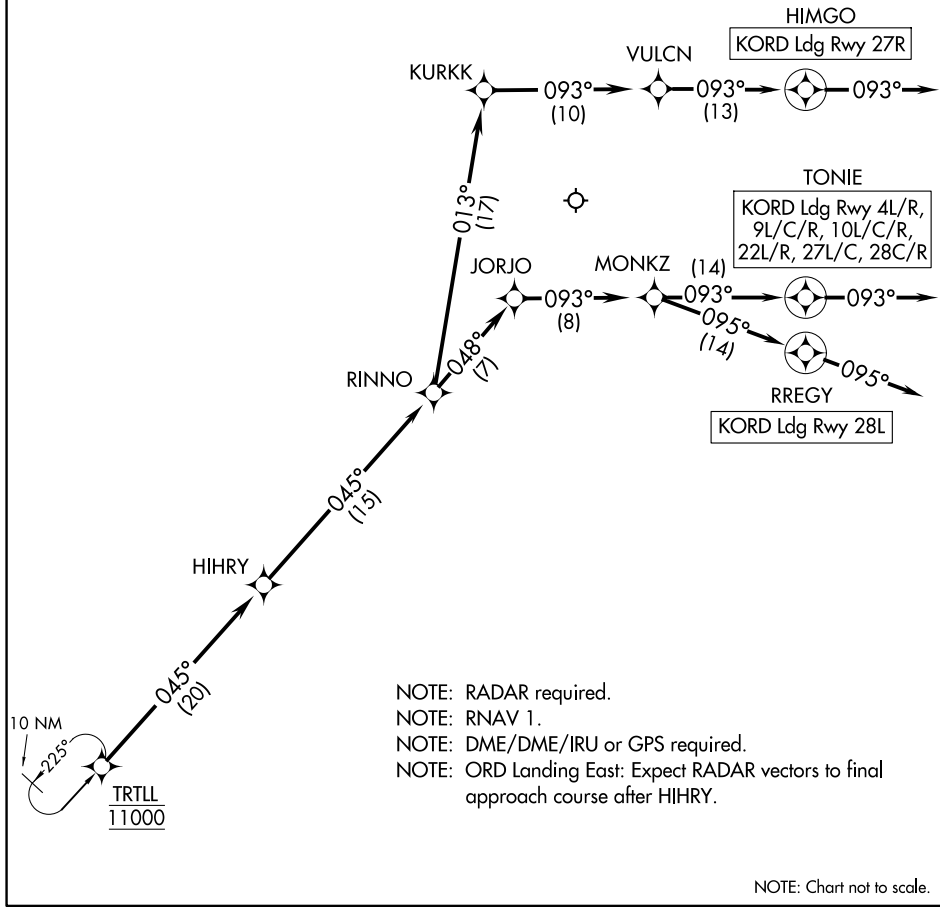

TRTLL SIX ARRIVAL (RNAV) Arrival Routes

ARRIVAL ROUTE DESCRIPTION

From TRTLL on track 045° to HIHRY, then on track 045° to RINNO.

LANDING RWYS 4L/R, 9L/C/R, 10L/C/R, 22L/R, 27L/C, 28C/R:

From RINNO on track 048° to JORJO, then on track 093° to MONKZ, then on track 093° to TONIE, then on track 093°. Expect RADAR vectors to final approach course.

LANDING RWY 27R: From RINNO on track 013° to KURKK, then on track 093° to VULCN, then on track 093° to HIMGO, then on track 093°. Expect RADAR vectors to final approach course.

LANDING RWY 28L: From RINNO on track 048° to JORJO, then on track 093° to MONKZ, then on track 095° to RREGY, then on track 095°. Expect RADAR vectors to final approach course.

CHICAGO APP CON
119.0 292.125
D-ATIS
135.4 282.225

EC-3, 14 MAY 2026 to 11 JUN 2026

EC-3, 14 MAY 2026 to 11 JUN 2026

TRTLL SIX ARRIVAL (RNAV) Arrival Routes