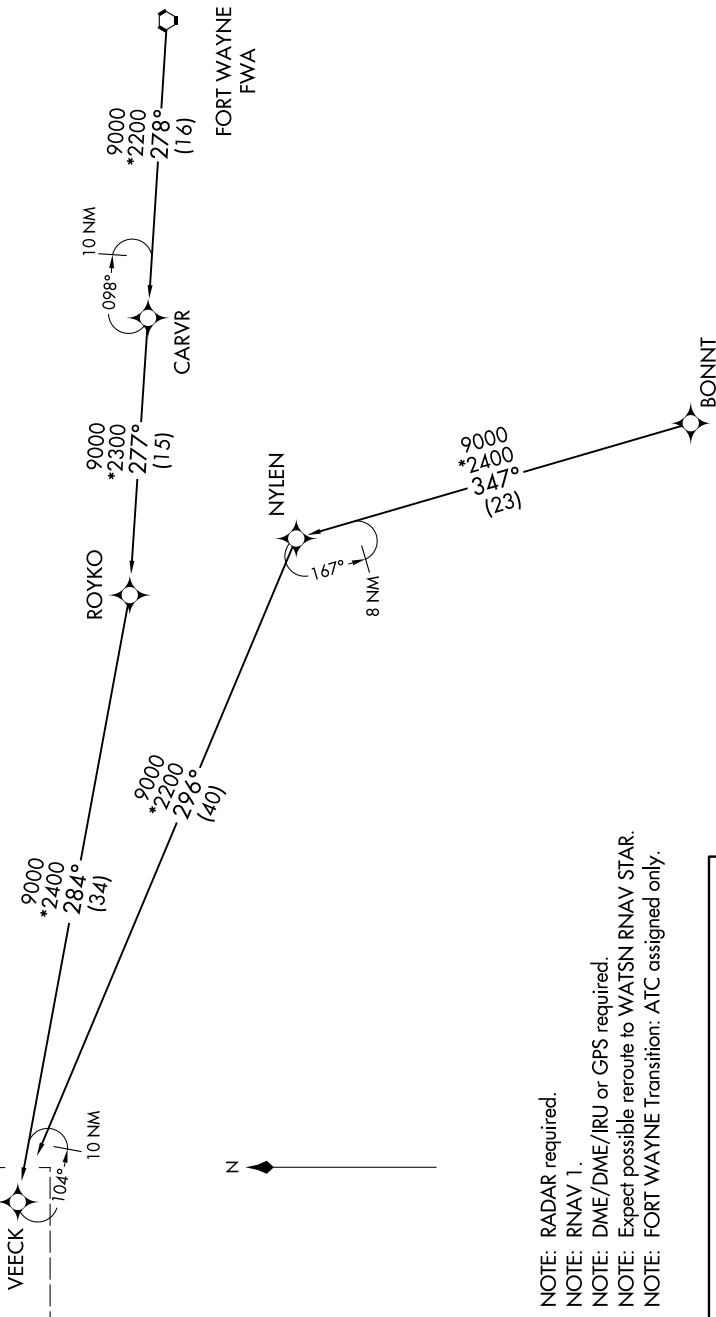

VEECK FIVE ARRIVAL (RNAV) Transition Routes

CHICAGO APP CON
119.0 292.125
D-AIIS
135.4 282.225

(CONTINUED ON FOLLOWING PAGE)

See following page for Arrival Route.

- NOTE: RADAR required.
- NOTE: RNAV 1.
- NOTE: DME/DME/IRU or GPS required.
- NOTE: Expect possible reroute to WATSN RNAV STAR.
- NOTE: FORT WAYNE Transition: ATC assigned only.

**BONNT TRANSITION (BONNT.VEECK5):
FORT WAYNE TRANSITION (FWA.VEECK5):**

NOTE: Chart not to scale.