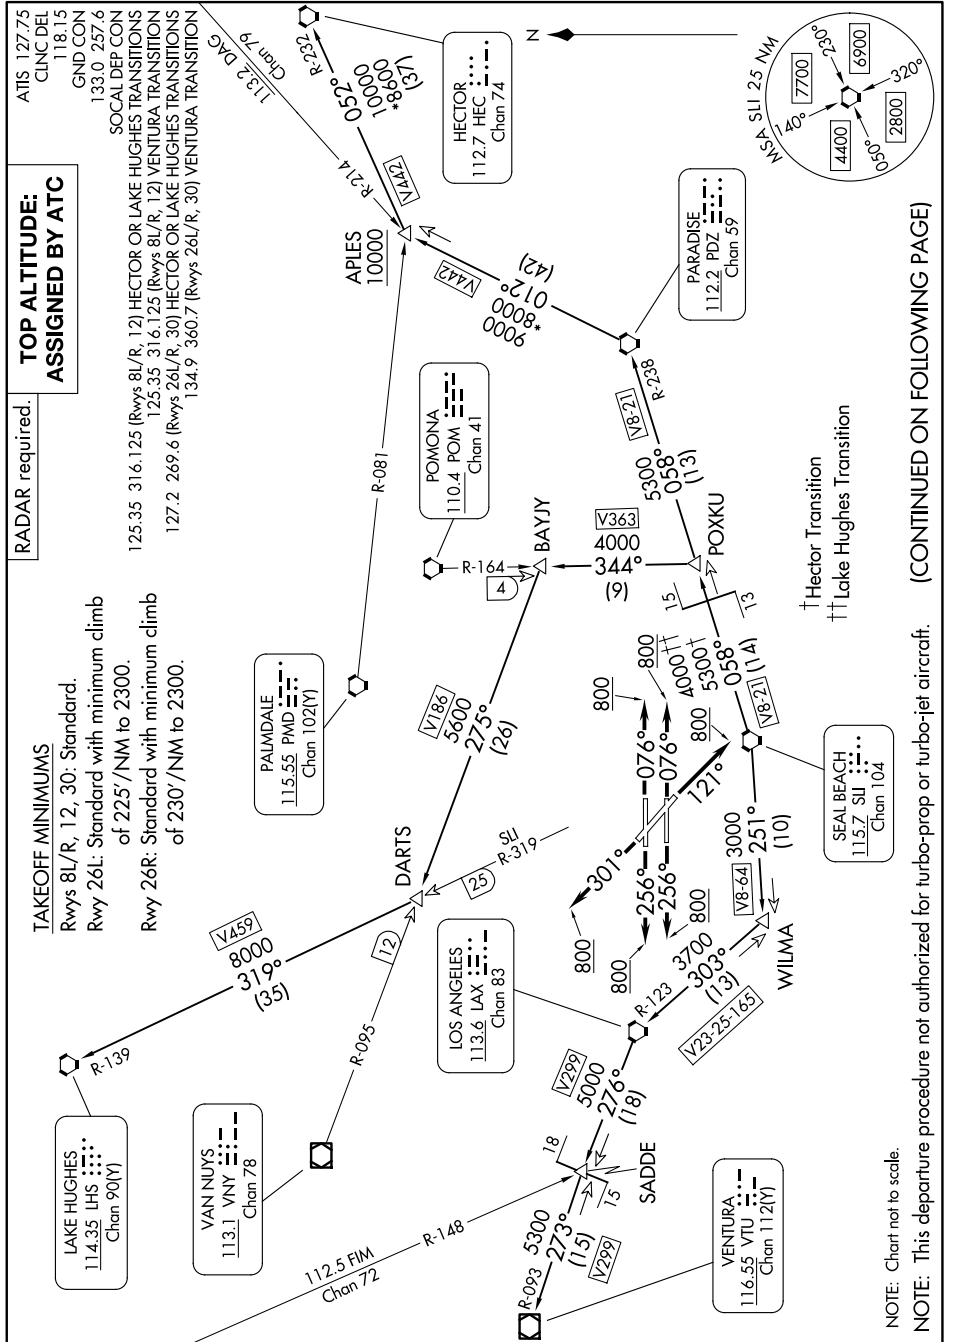

ANAHEIM TWO DEPARTURE

AL-236 (FAA)

LONG BEACH (DAUGHERTY FLD) (LGB)

LONG BEACH, CALIFORNIA

(CONTINUED ON FOLLOWING PAGE)

ANAHEIM TWO DEPARTURE

LONG BEACH, CALIFORNIA

LONG BEACH (DAUGHERTY FLD) (LGB)