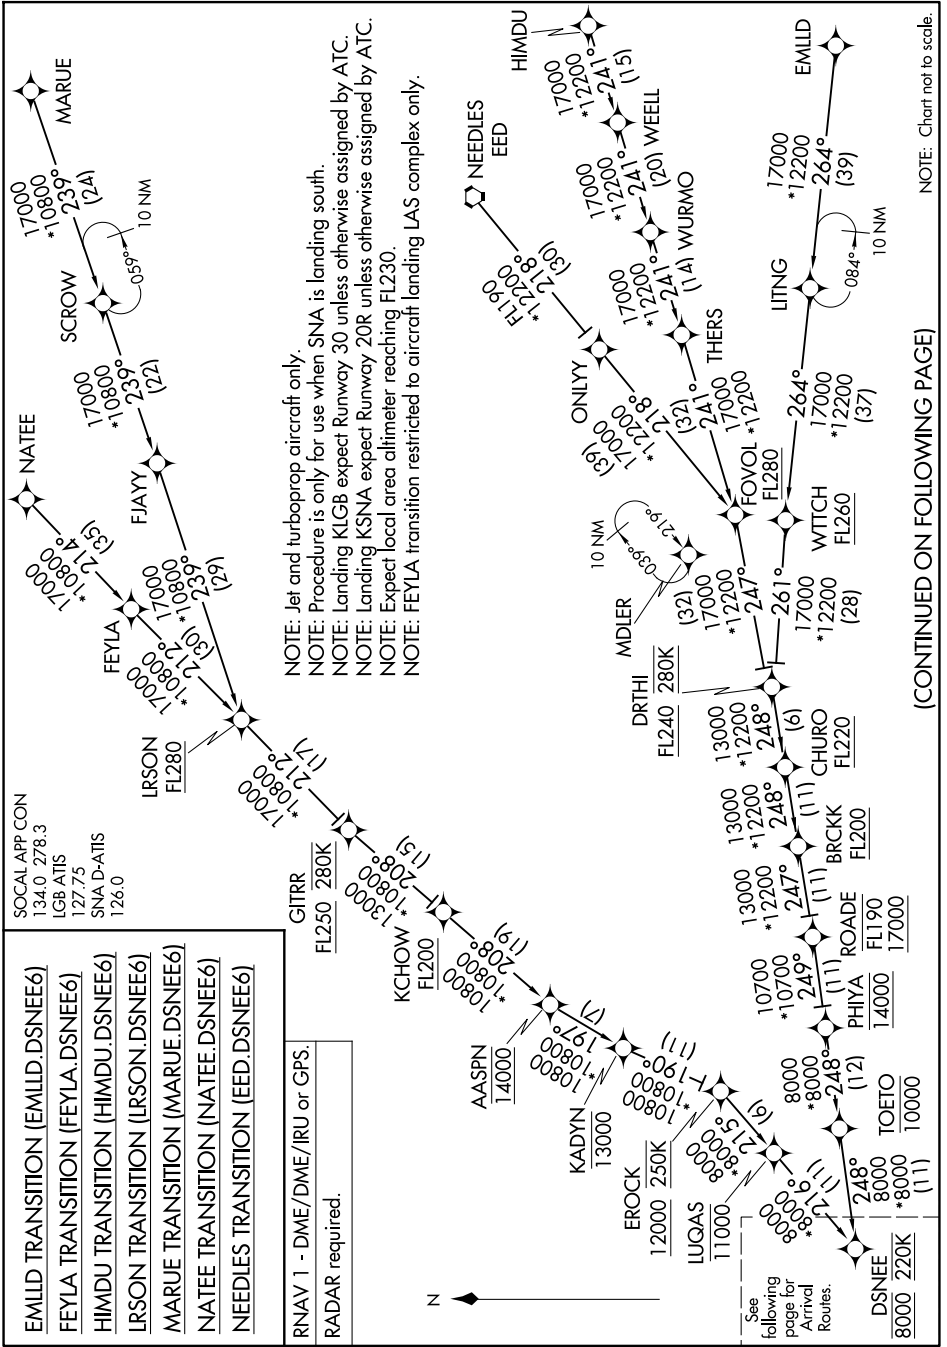

DSNEE SIX ARRIVAL (RNAV) Transition Routes

LONG BEACH, CALIFORNIA

SW-3, 14 MAY 2026 to 11 JUN 2026

(CONTINUED ON FOLLOWING PAGE)

DSNEE SIX ARRIVAL (RNAV) Transition Routes

LONG BEACH, CALIFORNIA

SW-3, 14 MAY 2026 to 11 JUN 2026