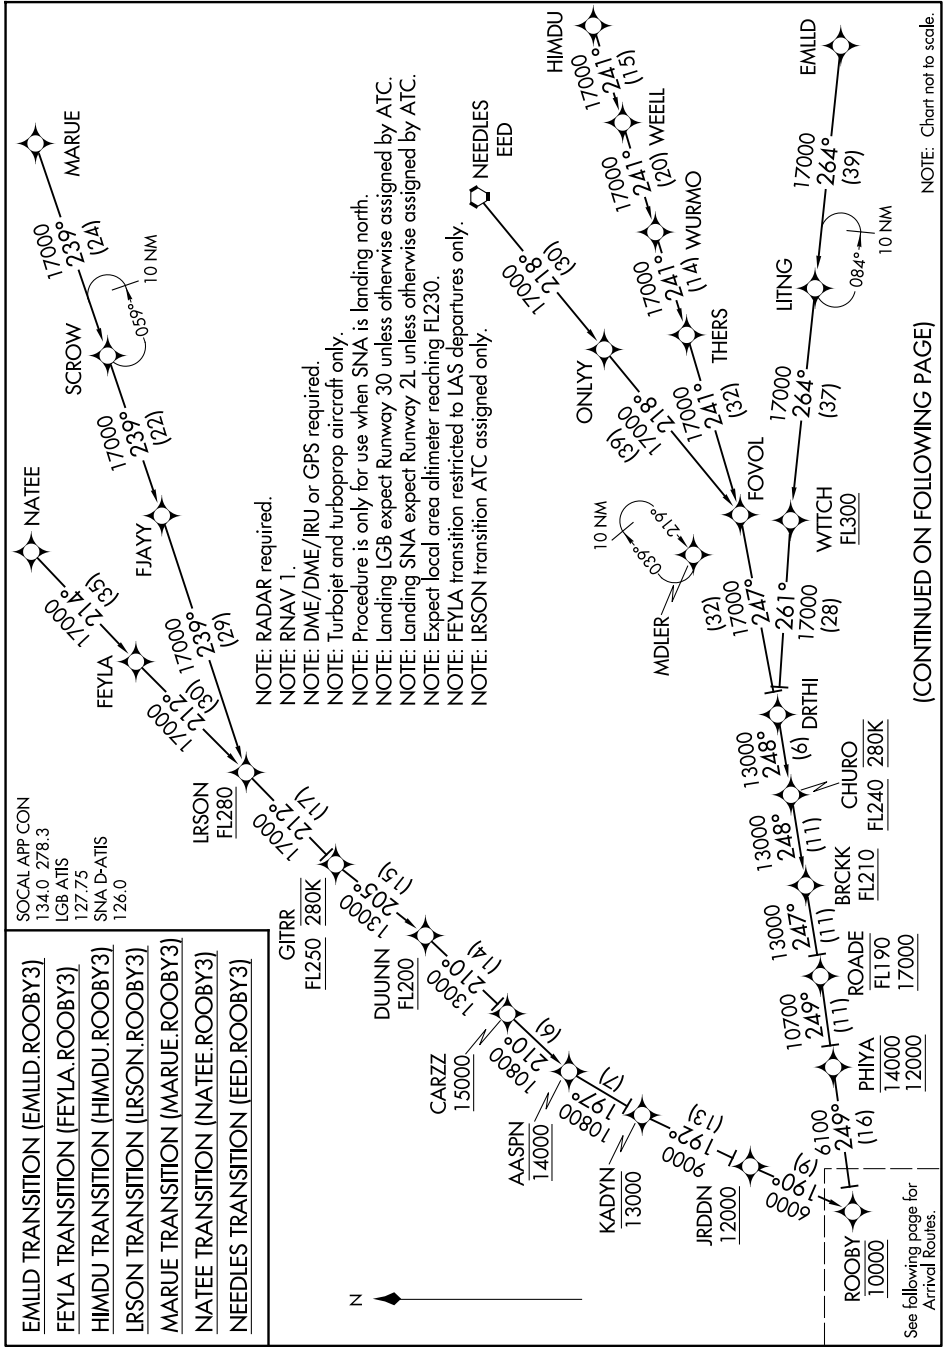

ROOBY THREE ARRIVAL (RNAV) Transition Routes

SW-3, 14 MAY 2026 to 11 JUN 2026

(CONTINUED ON FOLLOWING PAGE)

NOTE: Chart not to scale.

SW-3, 14 MAY 2026 to 11 JUN 2026

ROOBY THREE ARRIVAL (RNAV) Transition Routes