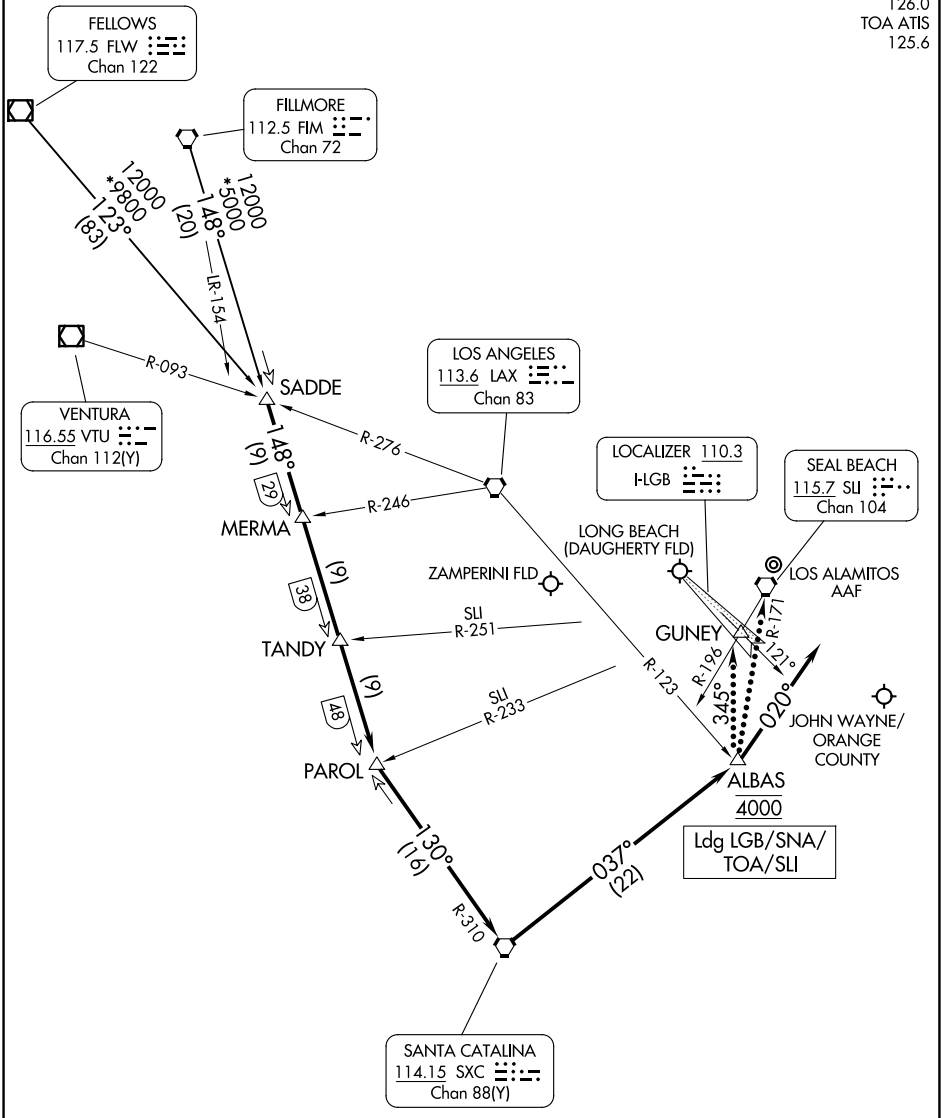

(SADDE.TANDY6) 26078

TANDY SIX ARRIVAL

AL-236 (FAA)

LONG BEACH, CALIFORNIA

RADAR required.

SOCAL APP CON
 127.4 263.025
 KSU ATIS
 118.875 379.975
 LGB ATIS
 127.75
 SNA D-ATIS
 126.0
 TOA ATIS
 125.6

SW-3, 14 MAY 2026 to 11 JUN 2026

SW-3, 14 MAY 2026 to 11 JUN 2026

NOTE: STAR has extended over-water flight operations.

NOTE: Chart not to scale

TANDY SIX ARRIVAL

(SADDE.TANDY6) 19MAR26

LONG BEACH, CALIFORNIA