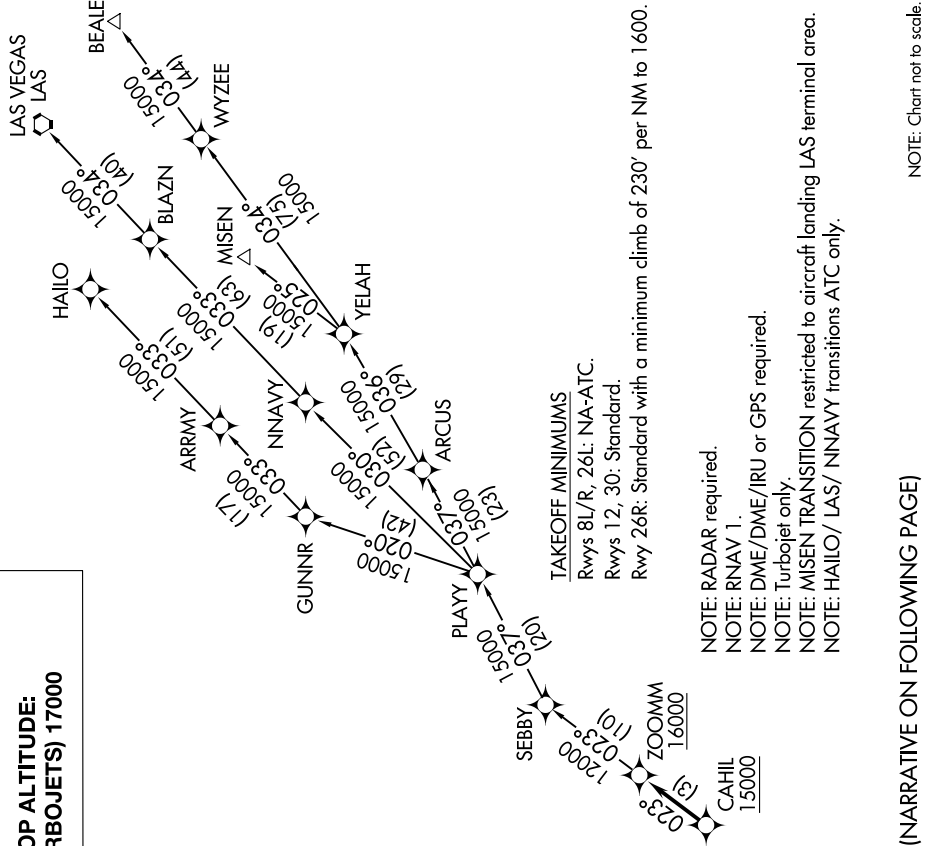

ZOOMM THREE DEPARTURE (RNAV)

AL-236 (FAA)

LONG BEACH (DAUGHERTY FLD) (LGB)

LONG BEACH, CALIFORNIA

SW-3, 14 MAY 2026 to 11 JUN 2026

**TOP ALTITUDE:
(TURBOJETS) 17000**

ATIS 127.75
 CINCL DEL 118.15
 GND CON 133.0 257.6
 SOCIAL DEP CON 125.35 316.125 (Rwy 12)
 127.2 269.6 (Rwys 26R, 30)

ZOOMM THREE DEPARTURE (RNAV)

(ZOOMM3.ZOOMM) 10SEP20

LONG BEACH, CALIFORNIA

LONG BEACH (DAUGHERTY FLD) (LGB)

(NARRATIVE ON FOLLOWING PAGE)

NOTE: Chart not to scale.

SW-3, 14 MAY 2026 to 11 JUN 2026