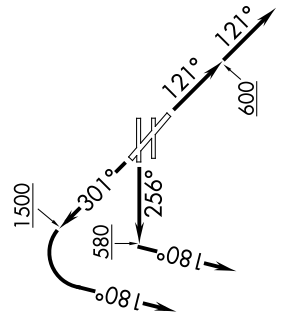

ZOOMM THREE DEPARTURE (RNAV)

AL-236 (FAA)

LONG BEACH (DAUGHERTY FLD) (LGB)

LONG BEACH, CALIFORNIA

SW-3, 14 MAY 2026 to 11 JUN 2026

**TOP ALTITUDE:
(TURBOJETS) 17000**

ATIS 127.75
 CINCL DEL 118.15
 GND CON 133.0 257.6
 SOCIAL DEP CON 125.35 316.125 (Rwy 12)
 127.2 269.6 (Rwys 26R, 30)

ZOOMM THREE DEPARTURE (RNAV)

(ZOOMM3.ZOOMM) 10SEP20

LONG BEACH, CALIFORNIA

LONG BEACH (DAUGHERTY FLD) (LGB)

(NARRATIVE ON FOLLOWING PAGE)

NOTE: Chart not to scale.

SW-3, 14 MAY 2026 to 11 JUN 2026