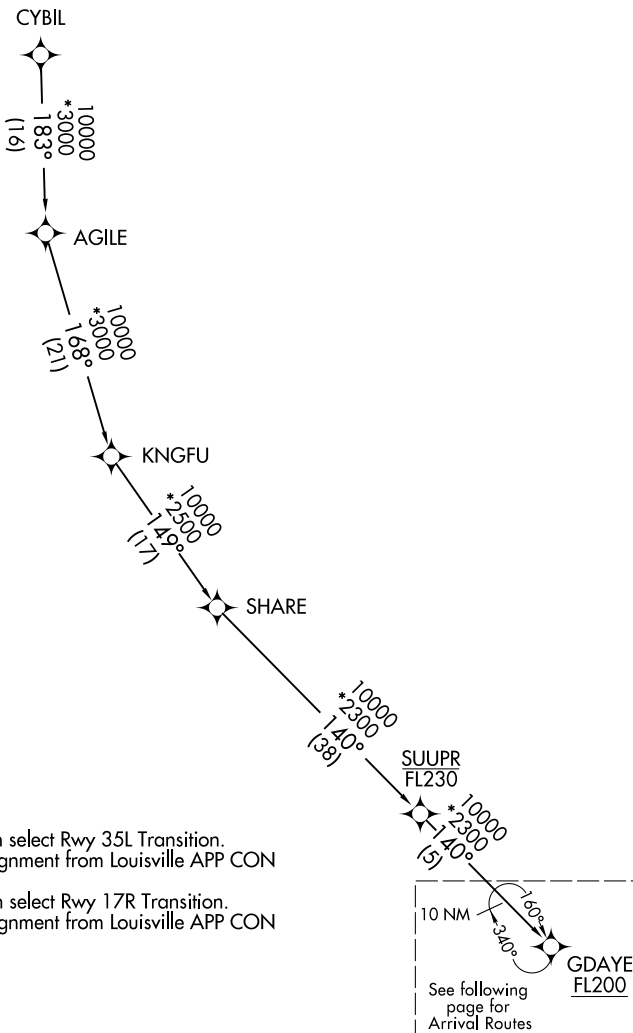

JMONY TWO ARRIVAL (RNAV) Transition Routes

LOUISVILLE, KENTUCKY

LOUISVILLE APP CON
 132.075 327.0
 SDF D-ATIS
 118.725
 LOU ATIS
 124.15

RNAV 1 - DME/DME/IRU or GPS.
 RADAR required.

NOTE: Jet aircraft only.
 NOTE: KSDf landing north select Rwy 35L Transition. Expect runway assignment from Louisville APP CON prior to LISZA.
 NOTE: KSDf landing south select Rwy 17R Transition. Expect runway assignment from Louisville APP CON prior to LISZA.

NOTE: Chart not to scale.

(CONTINUED ON FOLLOWING PAGE)

CYBIL TRANSITION (CYBIL.JMONY2)
 SHARE TRANSITION (SHARE.JMONY2)

SE-1, 14 MAY 2026 to 11 JUN 2026

SE-1, 14 MAY 2026 to 11 JUN 2026