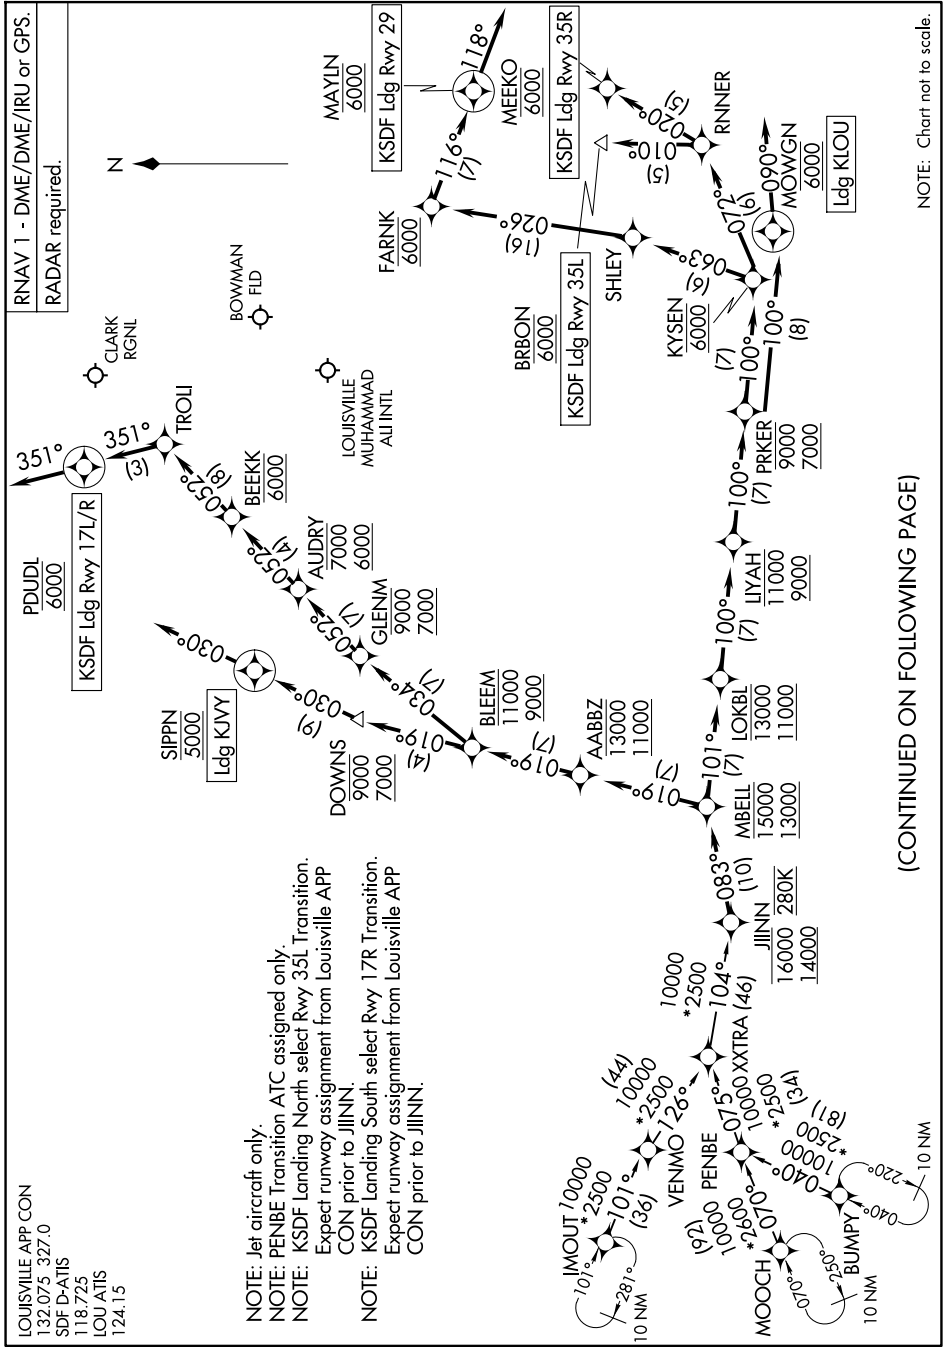

MBELL FIVE ARRIVAL (RNAV)

LOUISVILLE, KENTUCKY

SE-1, 14 MAY 2026 to 11 JUN 2026

NOTE: Chart not to scale.

(CONTINUED ON FOLLOWING PAGE)

MBELL FIVE ARRIVAL (RNAV)

LOUISVILLE, KENTUCKY

SE-1, 14 MAY 2026 to 11 JUN 2026