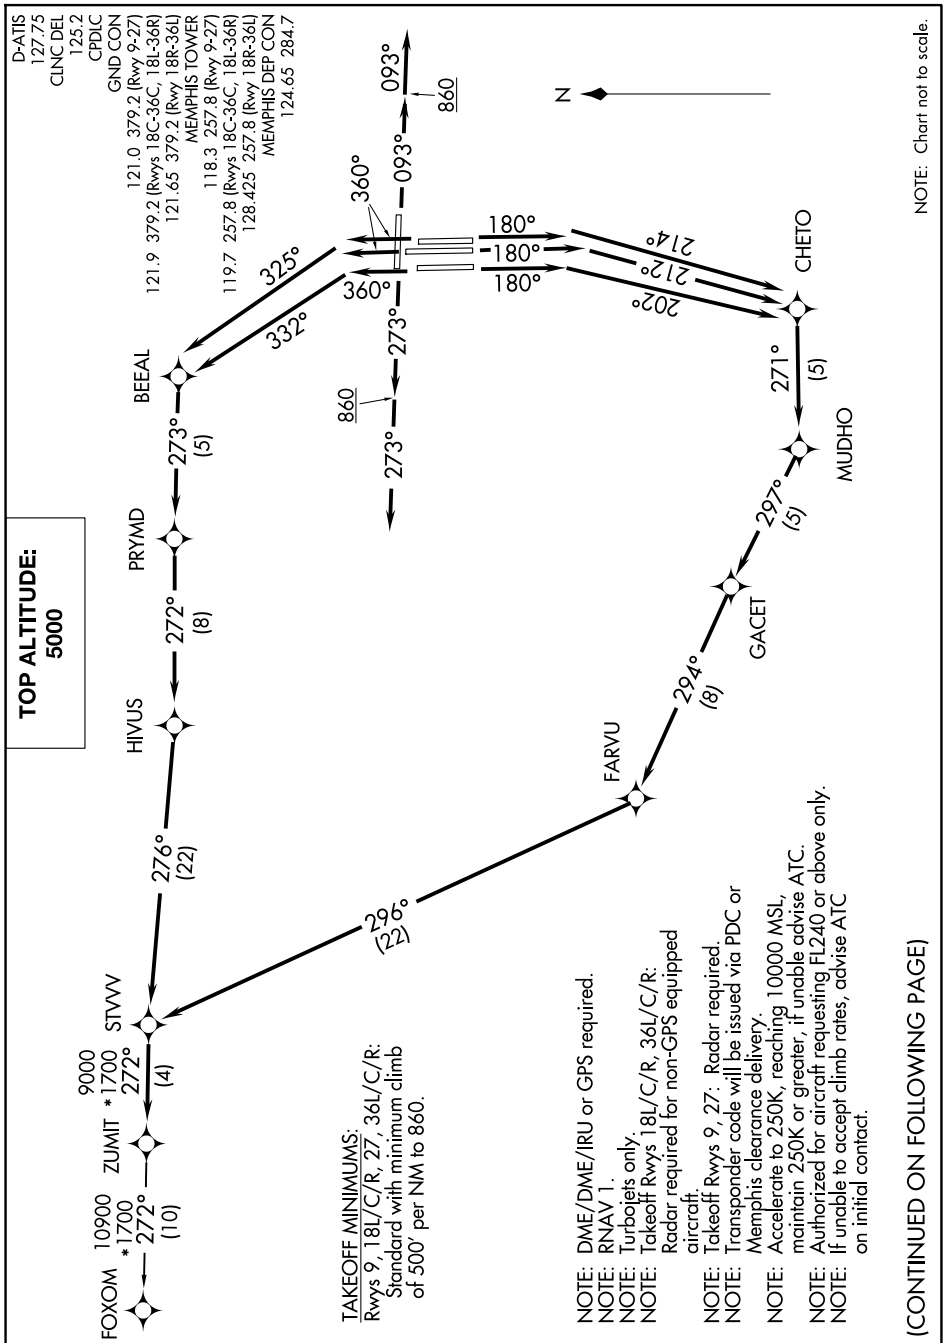

# ZUMIT FIVE DEPARTURE (RNAV)

SE-1, 14 MAY 2026 to 11 JUN 2026

NOTE: Chart not to scale.

SE-1, 14 MAY 2026 to 11 JUN 2026

# ZUMIT FIVE DEPARTURE (RNAV)

(CONTINUED ON FOLLOWING PAGE)